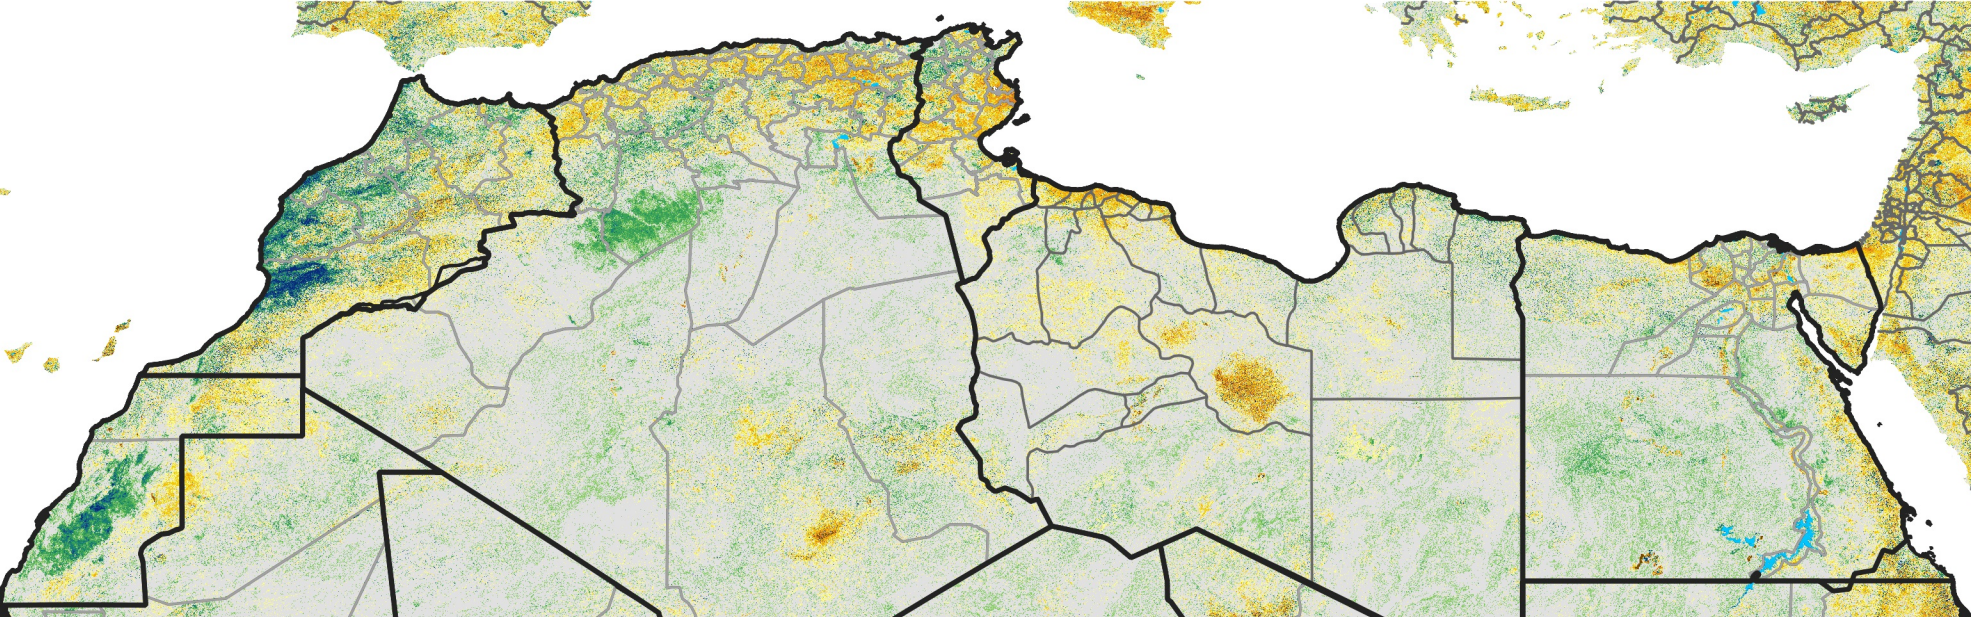

North Africa Percent of Mean NDVI

2012 / Mean (2012 - 2021)
Period 58 / Oct 11 - 20, 2012

Percent of Normal