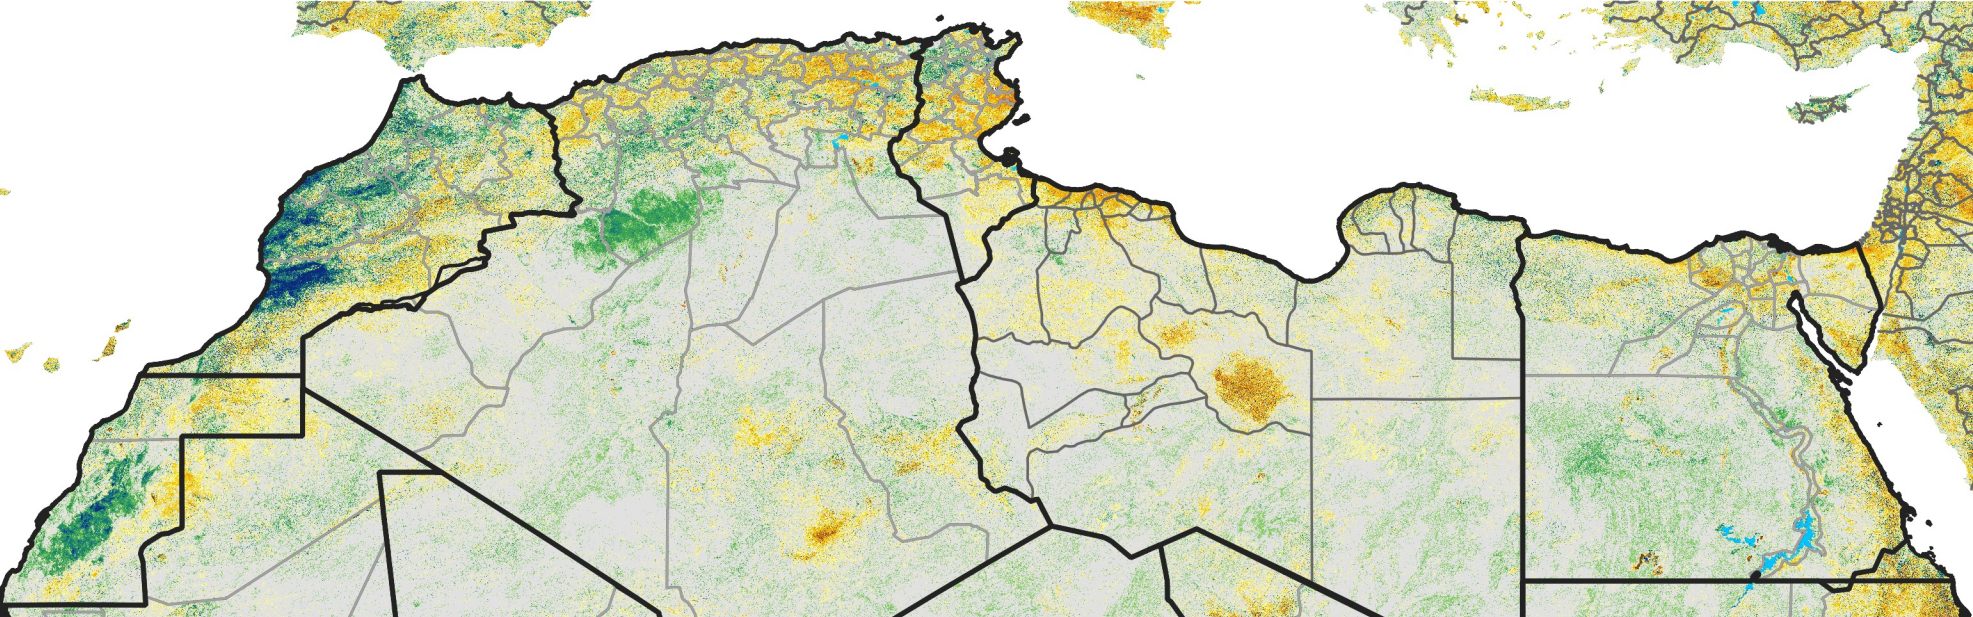

North Africa Percent of Mean NDVI

2012 / Mean (2012 - 2021)
Period 59 / Oct 16 - 25, 2012

Percent of Normal