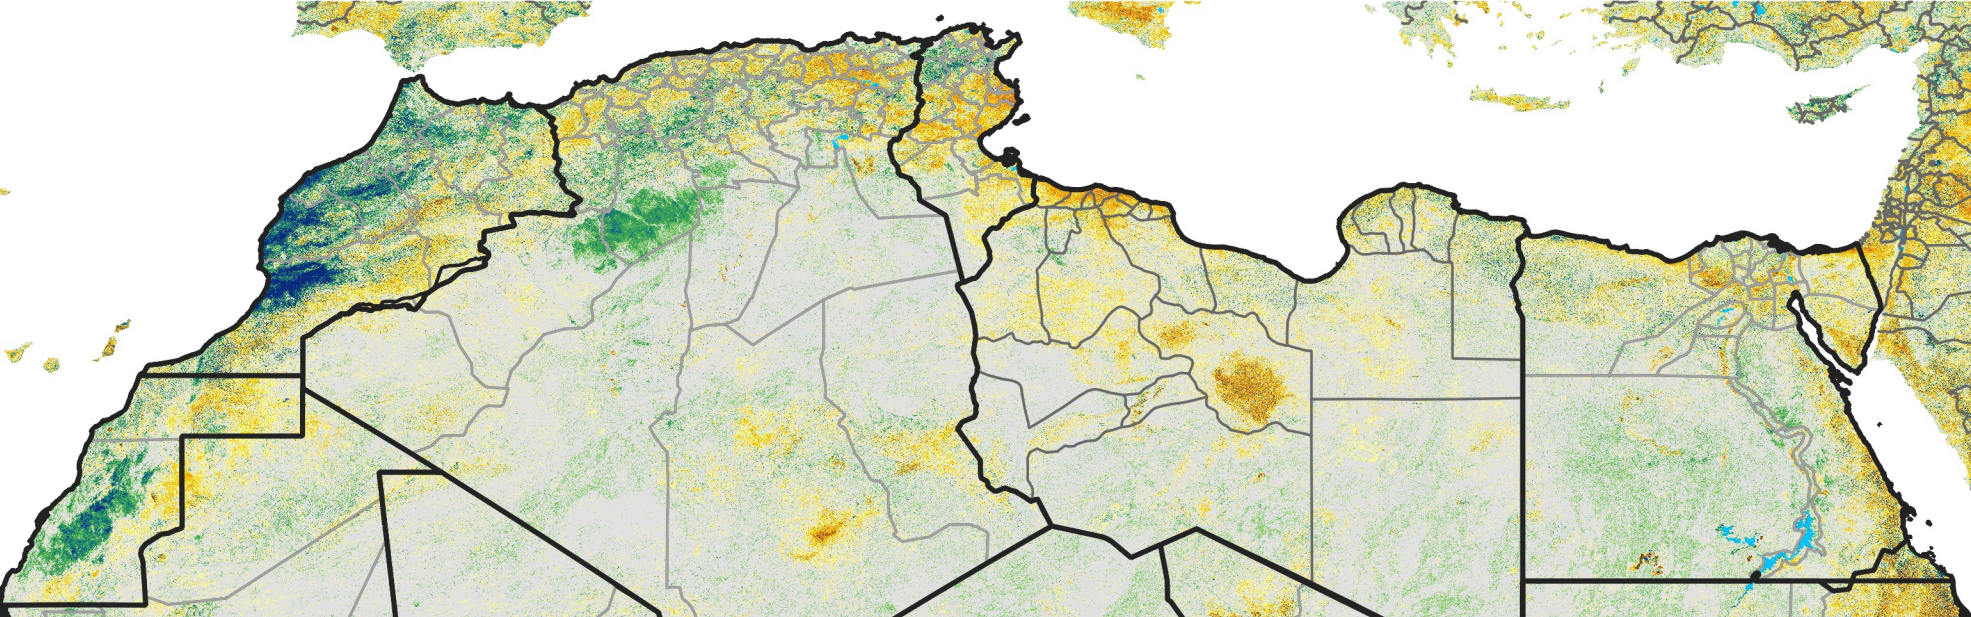

North Africa Percent of Mean NDVI

2012 / Mean (2012 - 2021)
Period 60 / Oct 21 - 31, 2012

Percent of Normal