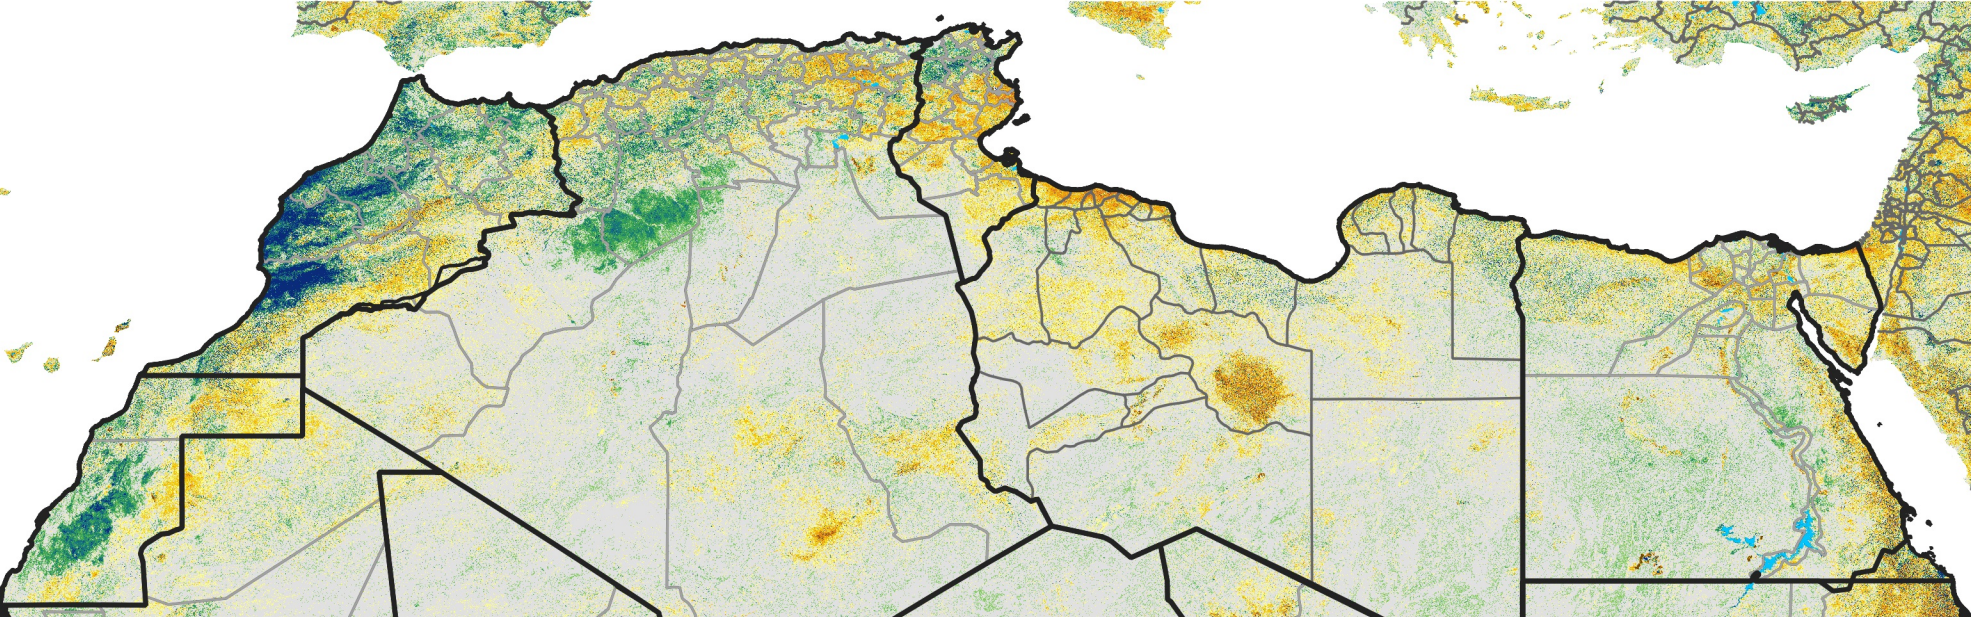

# North Africa Percent of Mean NDVI

2012 / Mean (2012 - 2021)  
Period 61 / Oct 26 - Nov 05, 2012