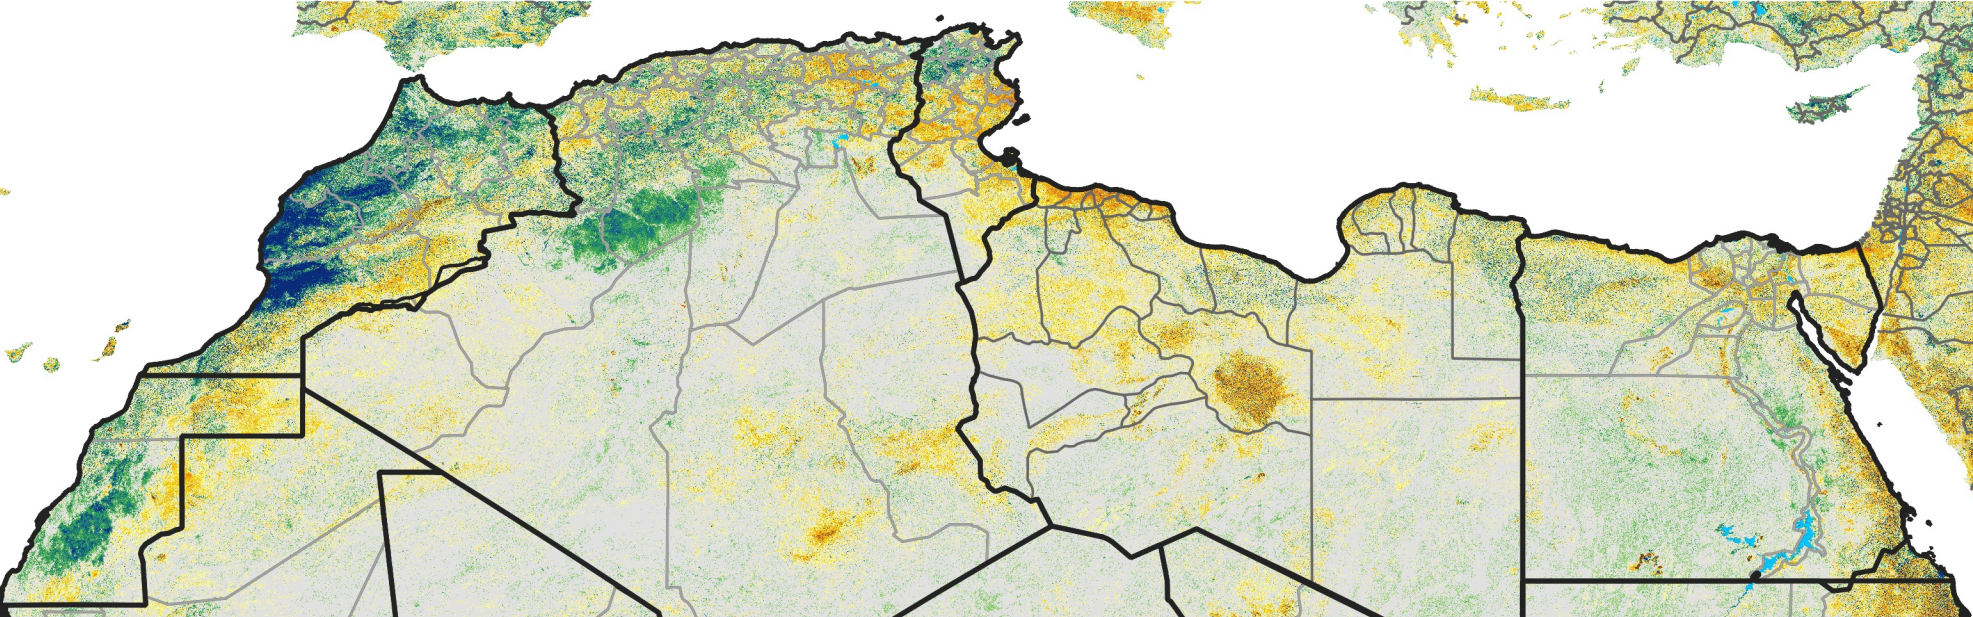

North Africa Percent of Mean NDVI

2012 / Mean (2012 - 2021)
Period 62 / Nov 01 - 10, 2012

Percent of Normal