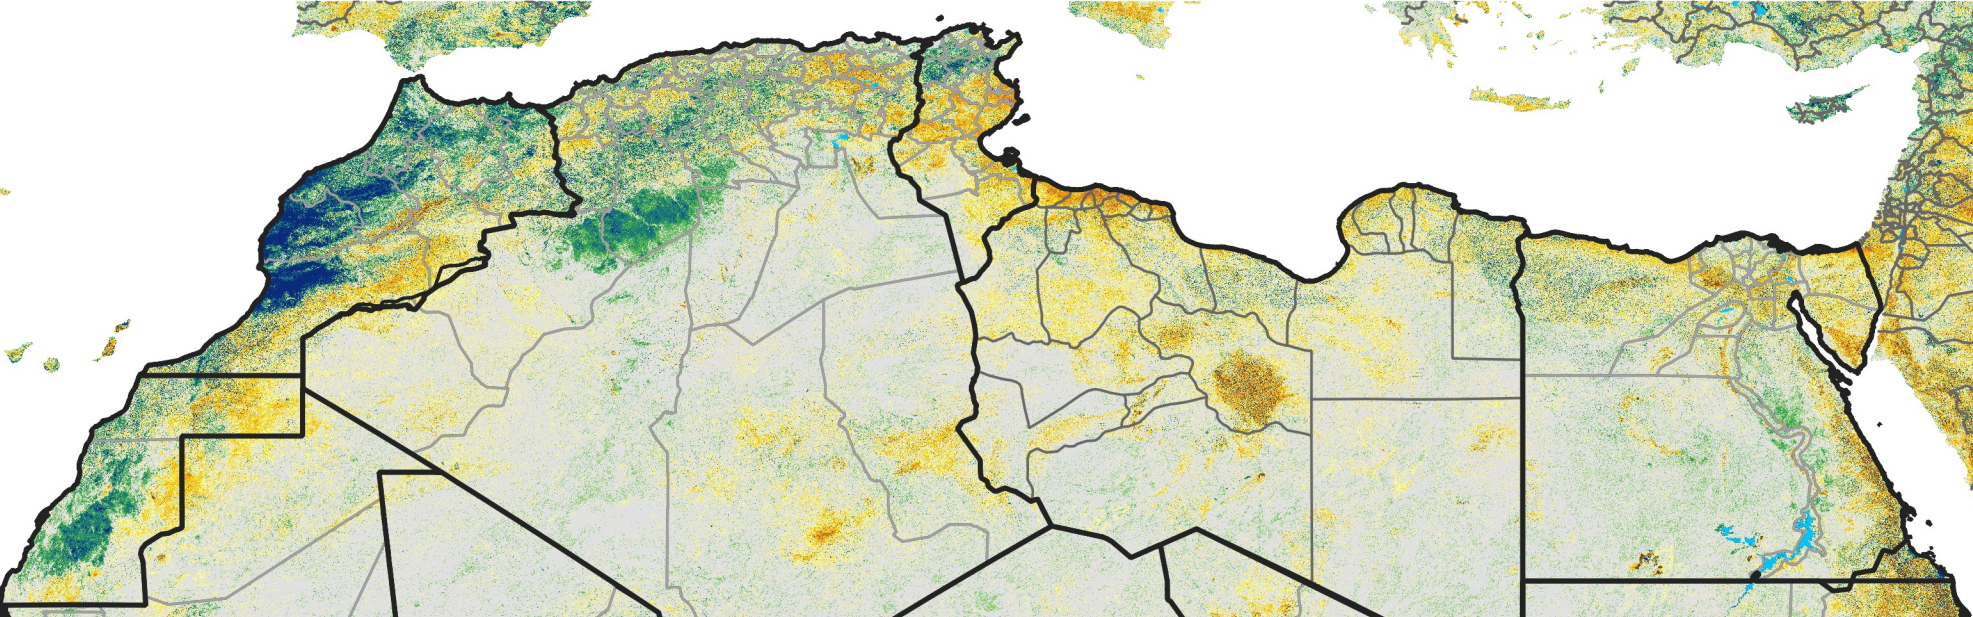

North Africa Percent of Mean NDVI

2012 / Mean (2012 - 2021)
Period 63 / Nov 06 - 15, 2012

Percent of Normal