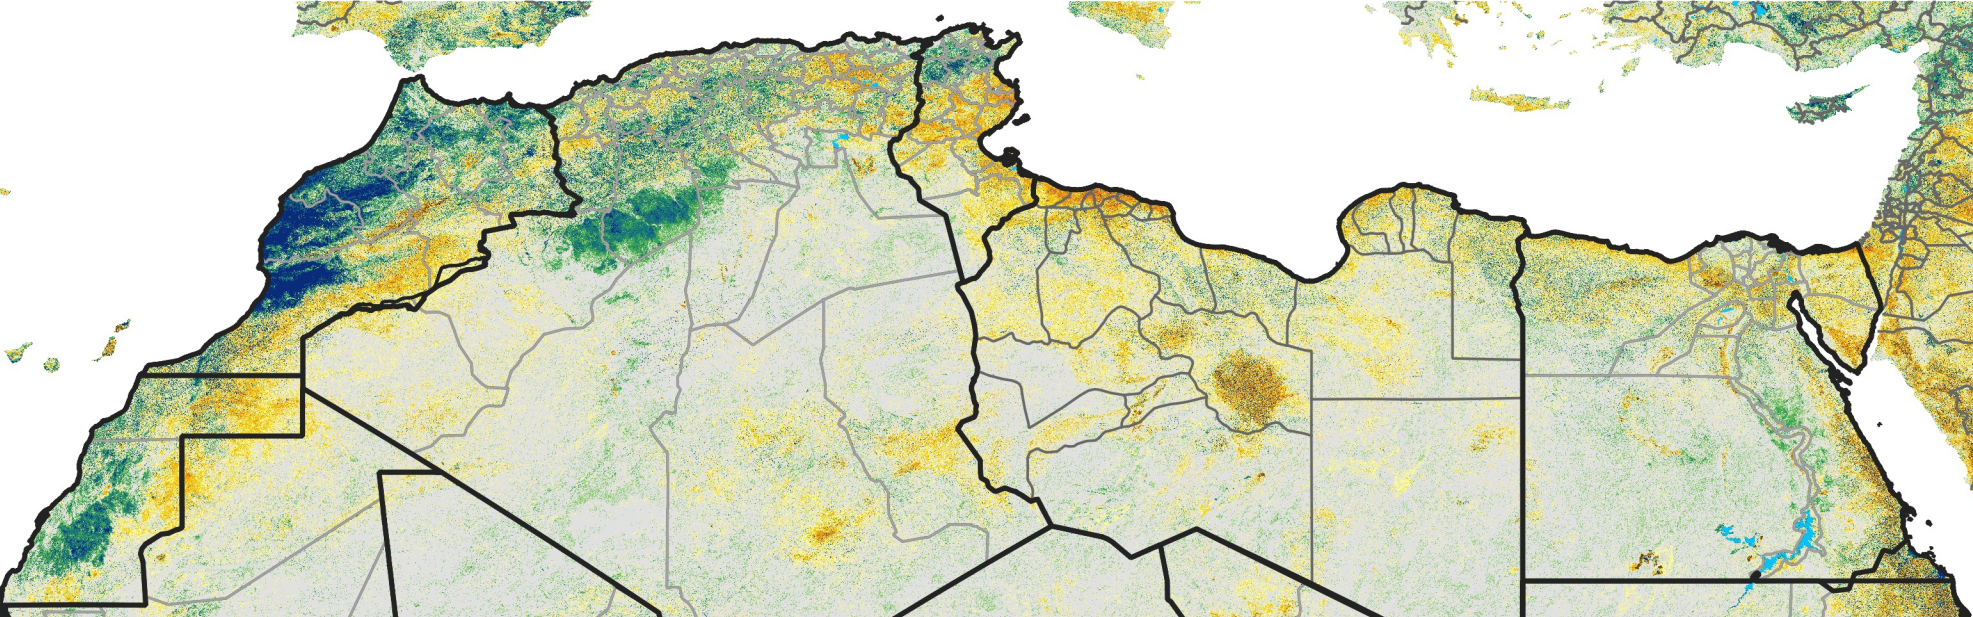

# North Africa Percent of Mean NDVI

2012 / Mean (2012 - 2021)  
Period 64 / Nov 11 - 20, 2012