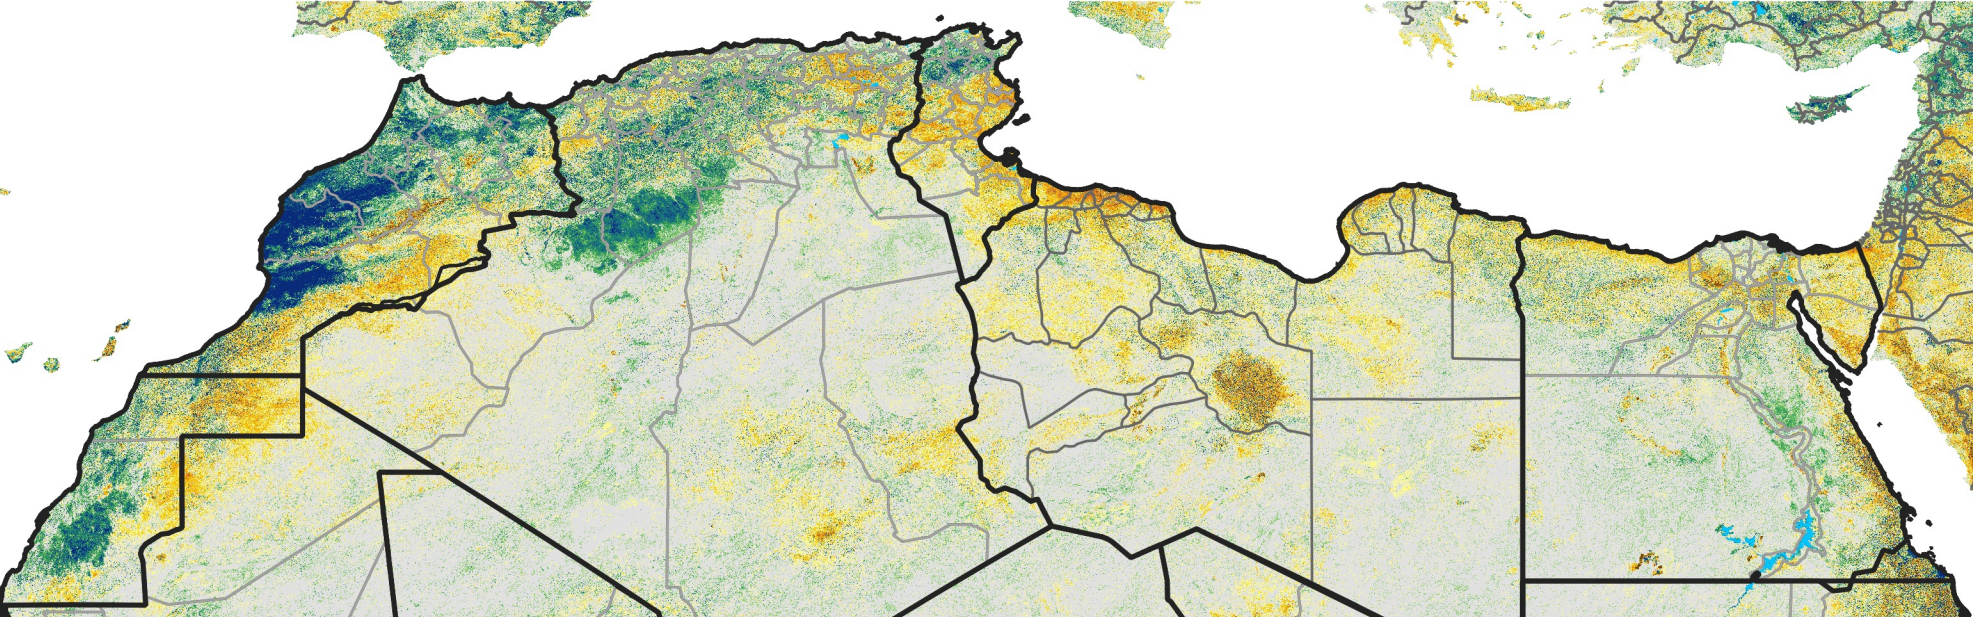

North Africa Percent of Mean NDVI

2012 / Mean (2012 - 2021)
Period 65 / Nov 16 - 25, 2012

Percent of Normal