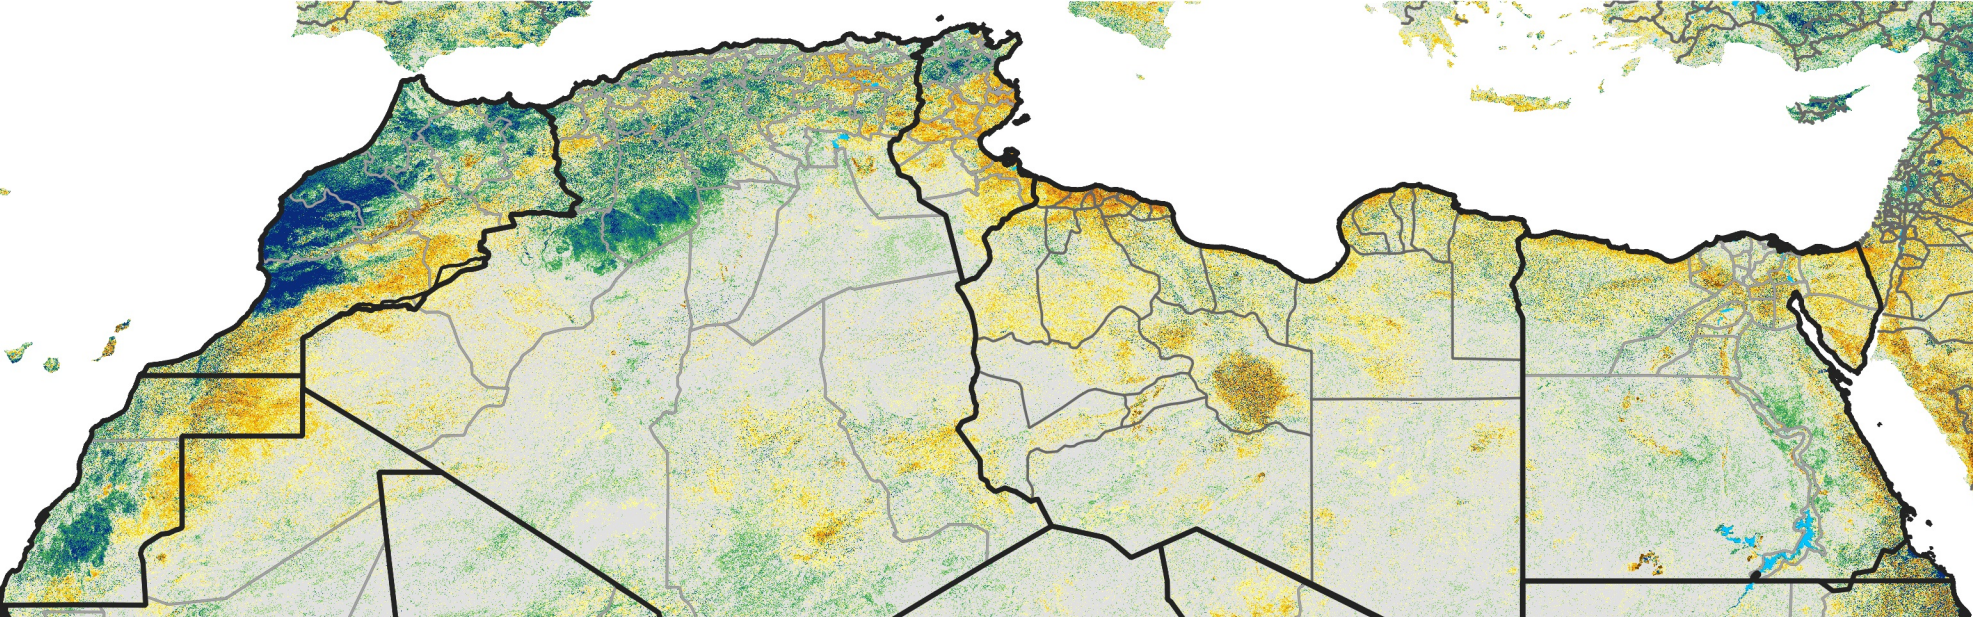

North Africa Percent of Mean NDVI

2012 / Mean (2012 - 2021)
Period 66 / Nov 21 - 30, 2012

Percent of Normal