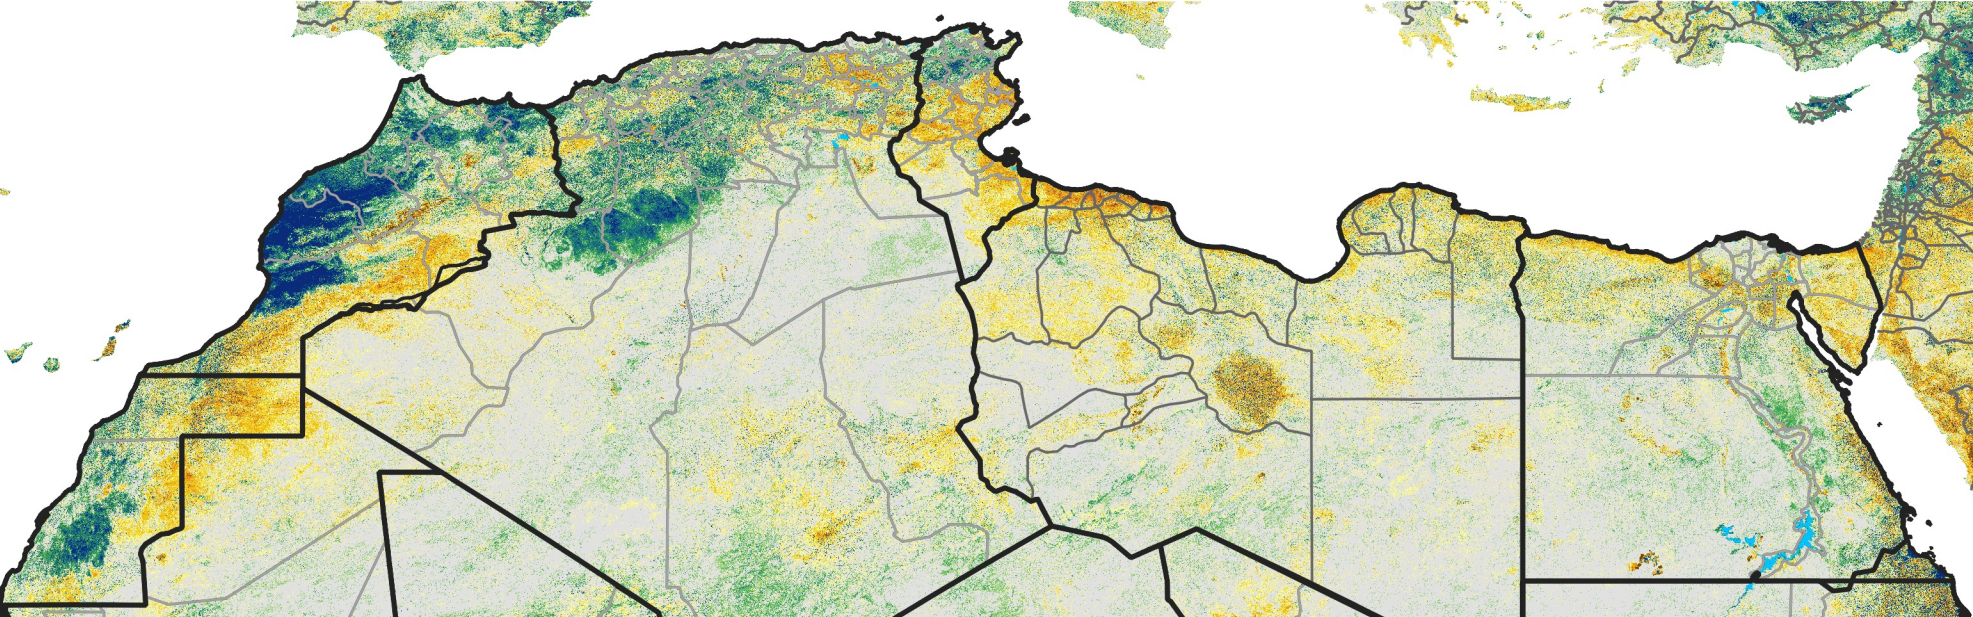

North Africa Percent of Mean NDVI

2012 / Mean (2012 - 2021)
Period 67 / Nov 26 - Dec 05, 2012

Percent of Normal