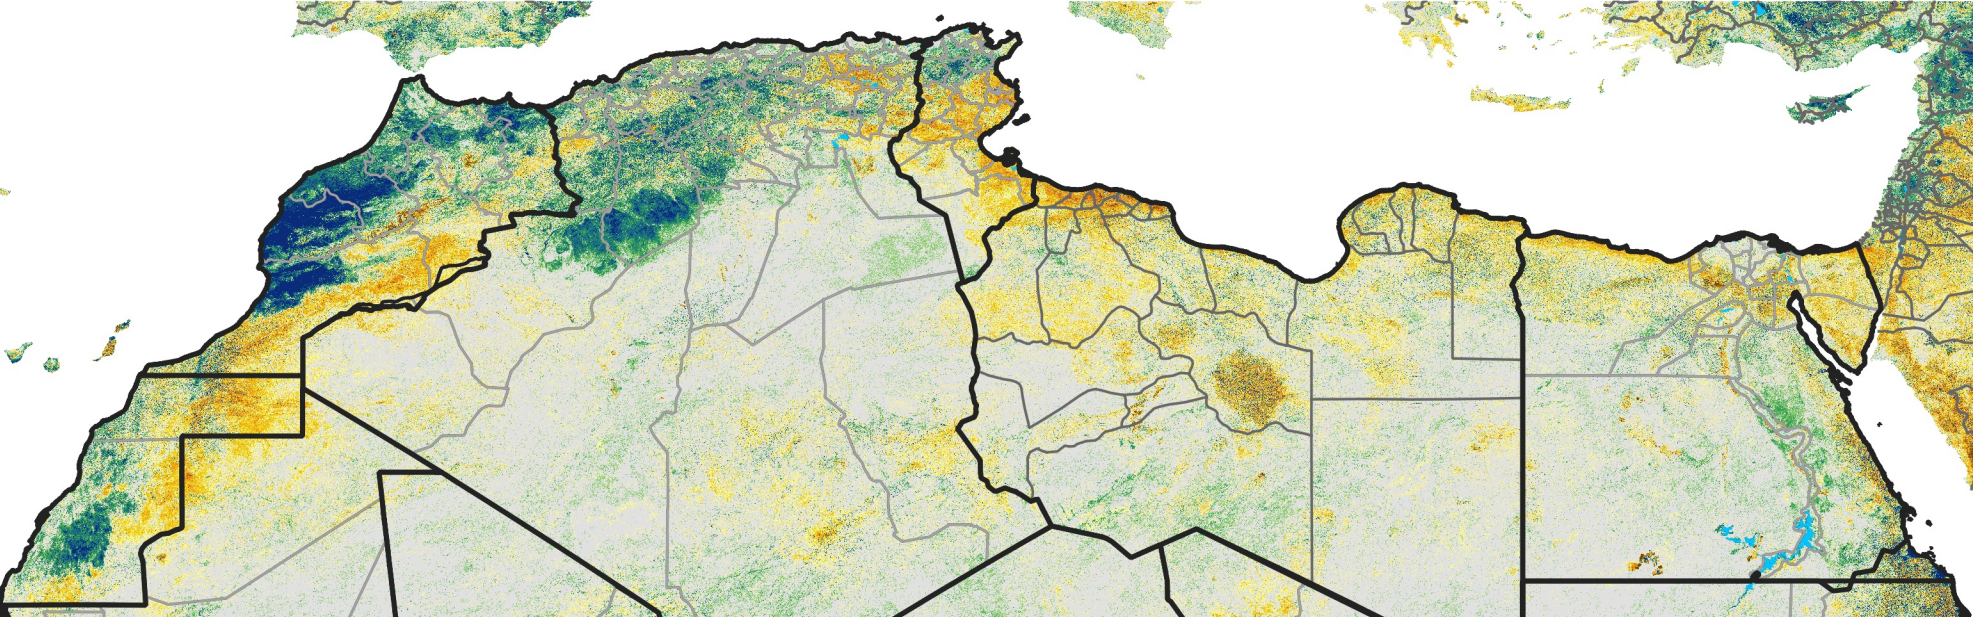

North Africa Percent of Mean NDVI

2012 / Mean (2012 - 2021)
Period 68 / Dec 01 - 10, 2012

Percent of Normal