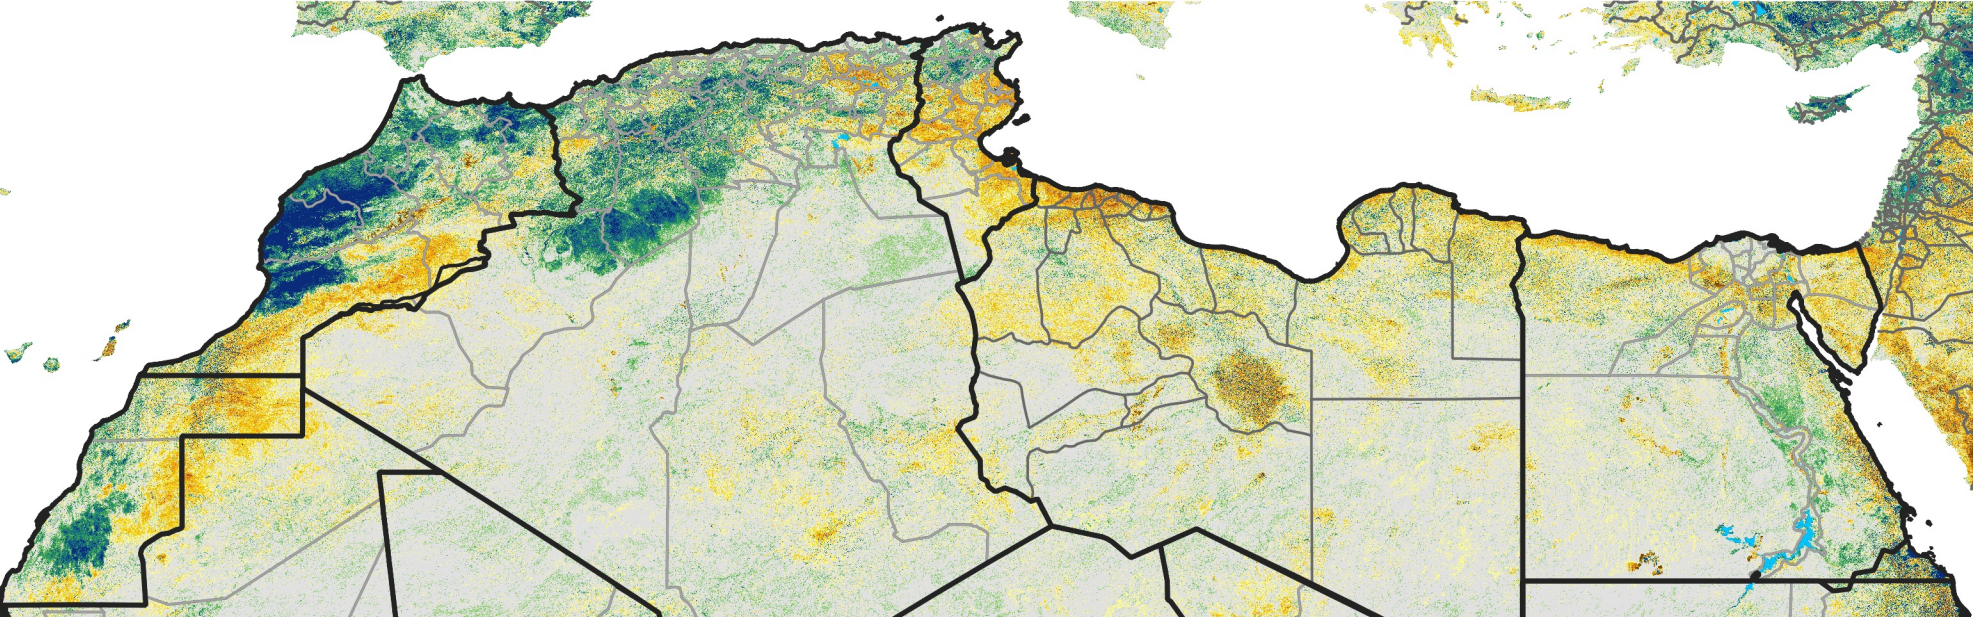

North Africa Percent of Mean NDVI

2012 / Mean (2012 - 2021)
Period 69 / Dec 06 - 15, 2012

Percent of Normal