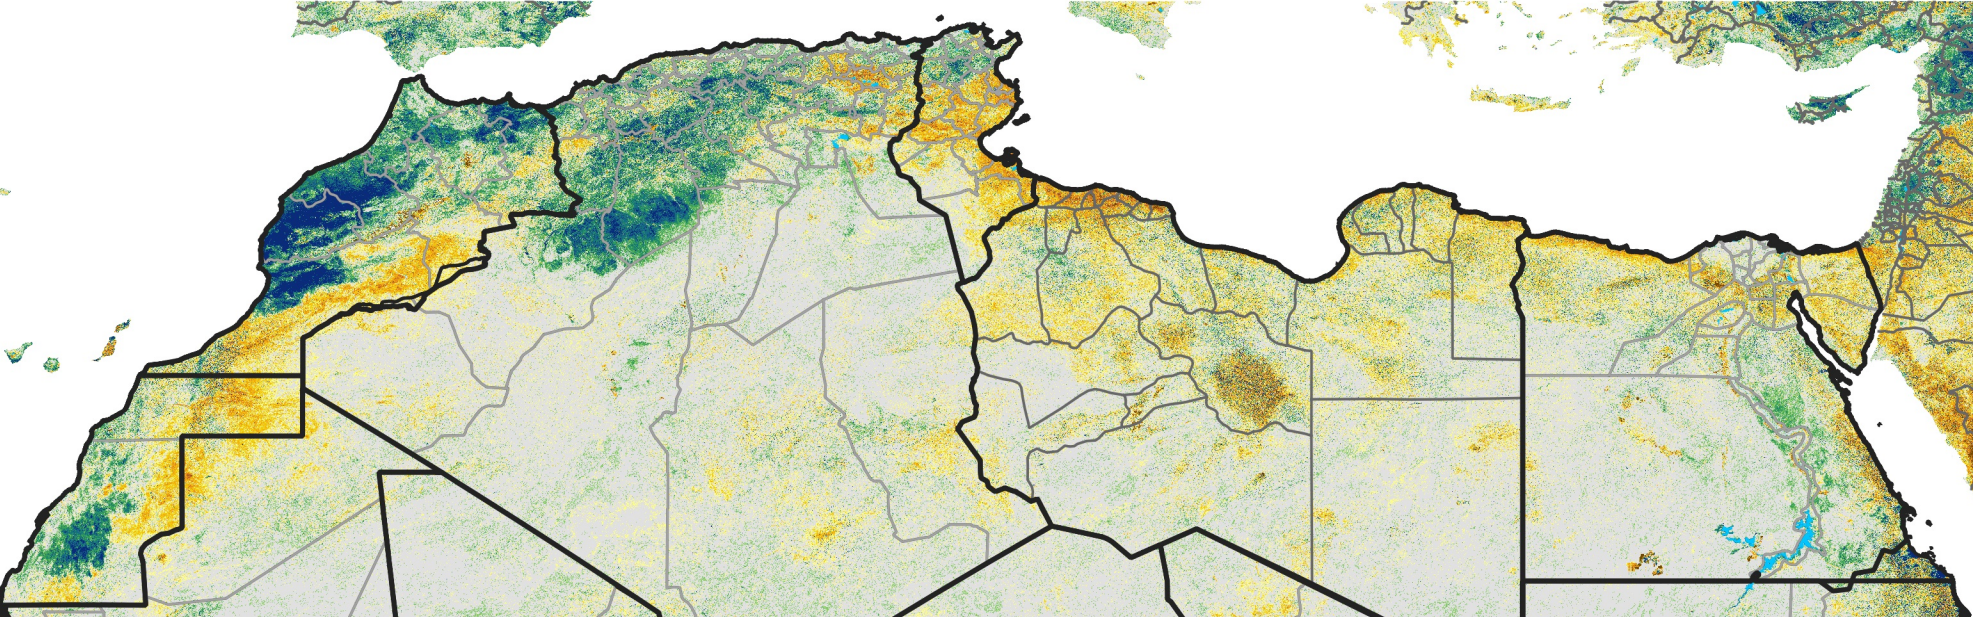

# North Africa Percent of Mean NDVI

2012 / Mean (2012 - 2021)  
Period 70 / Dec 11 - 20, 2012