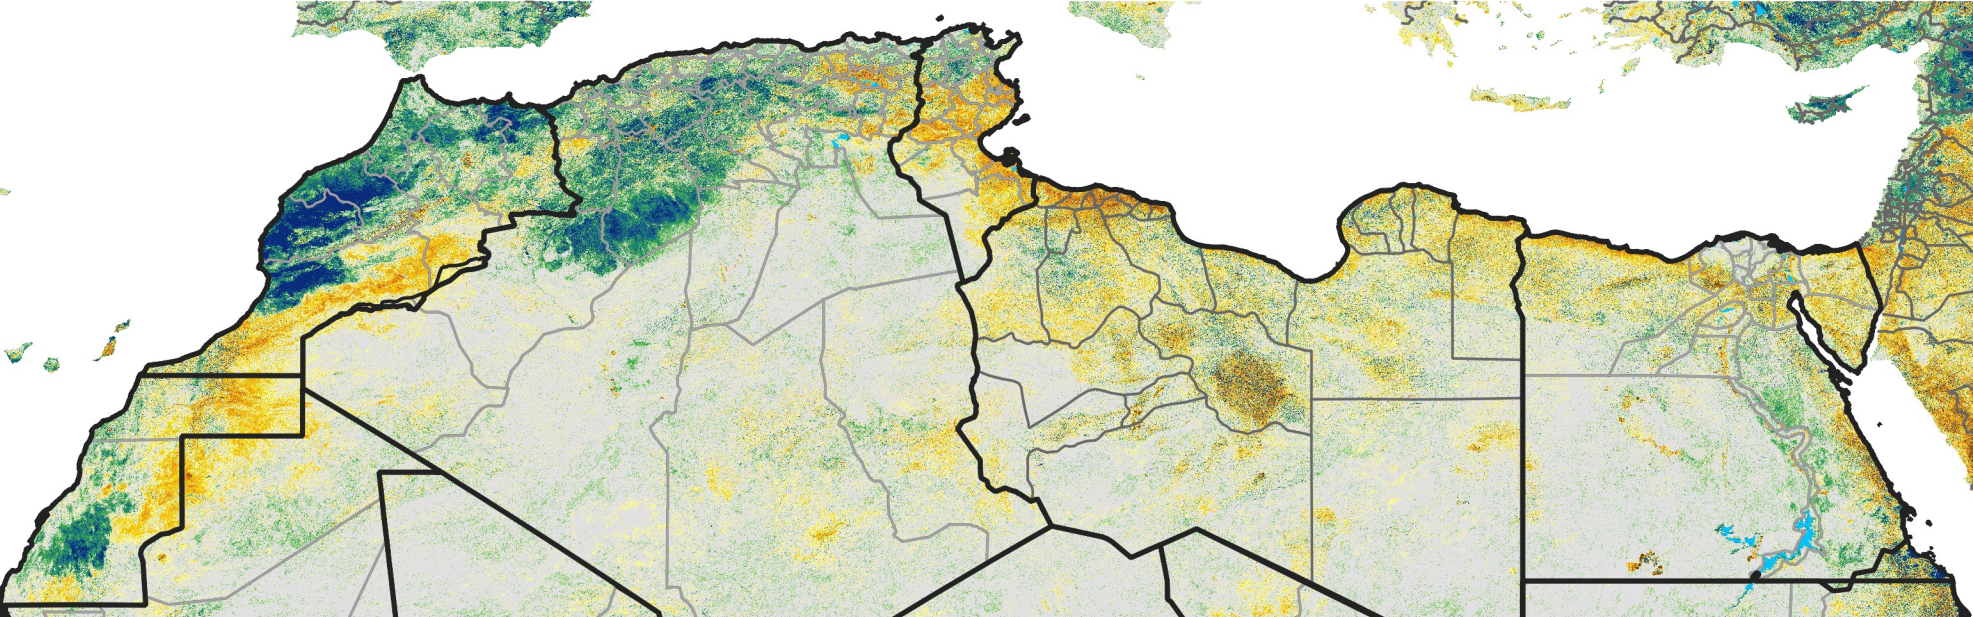

North Africa Percent of Mean NDVI

2012 / Mean (2012 - 2021)
Period 71 / Dec 16 - 25, 2012

Percent of Normal