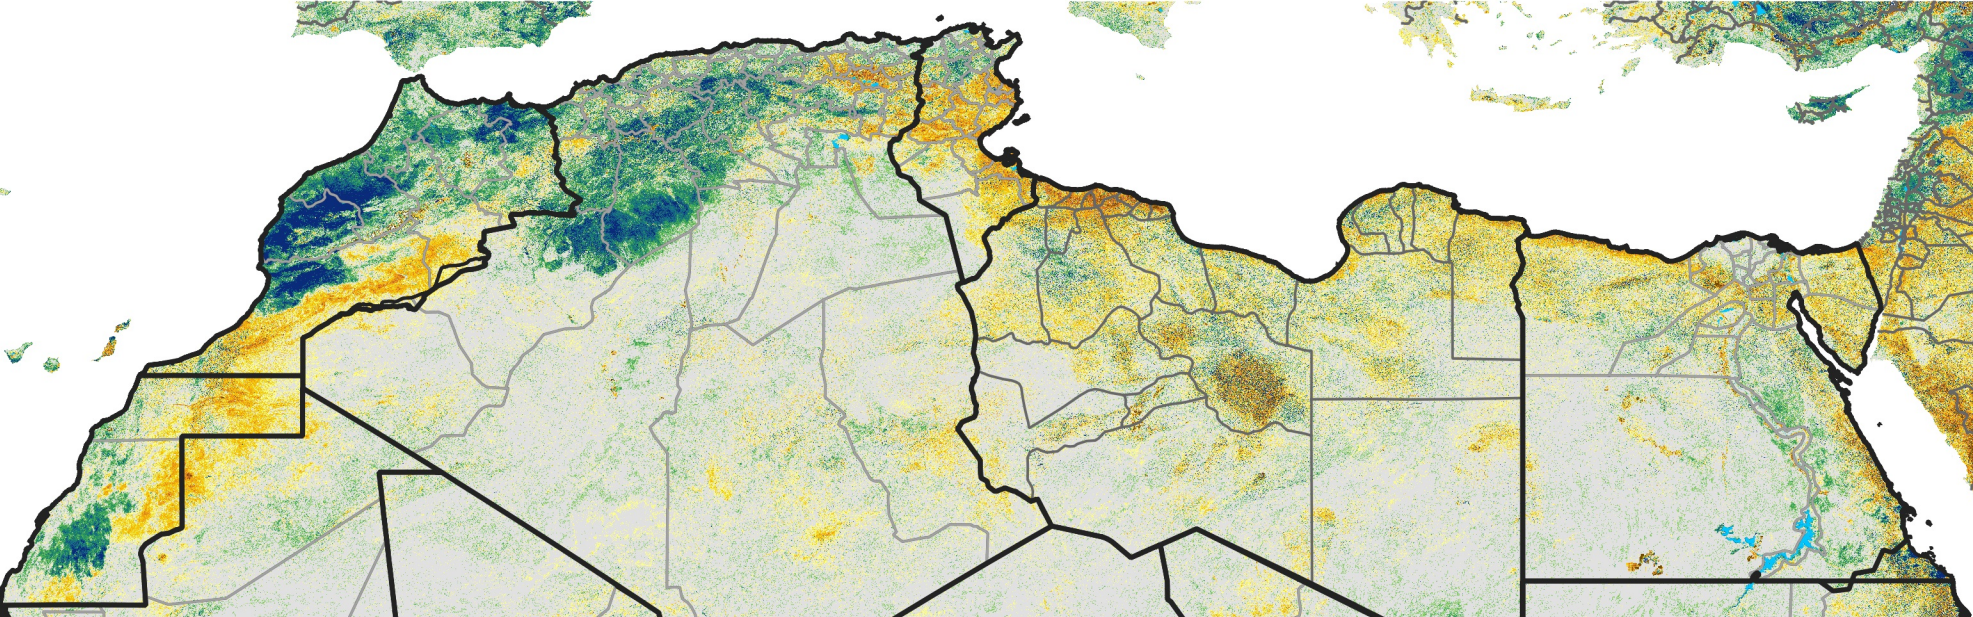

North Africa Percent of Mean NDVI

2012 / Mean (2012 - 2021)
Period 72 / Dec 21 - 31, 2012

Percent of Normal