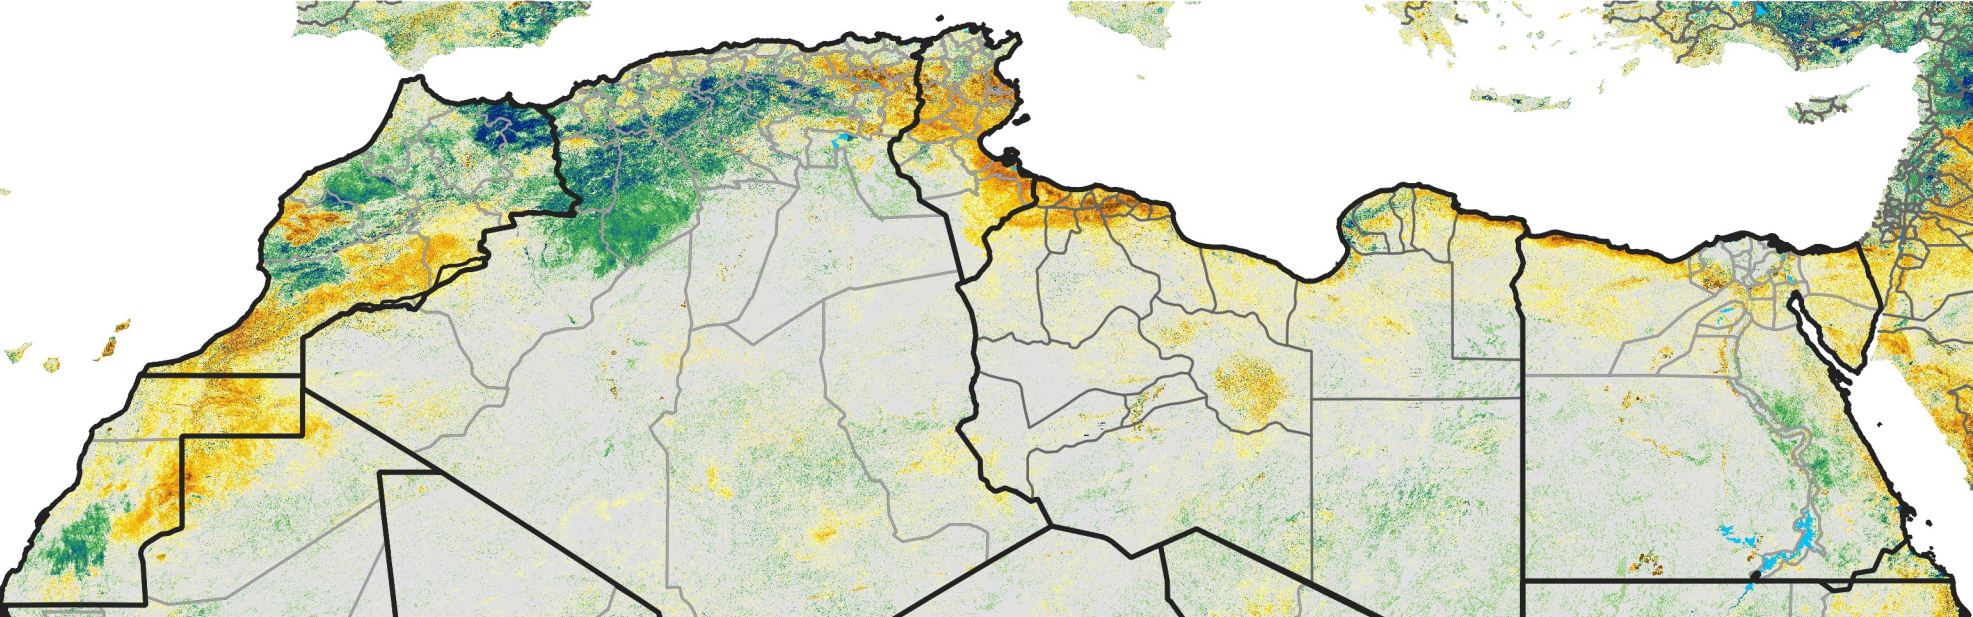

North Africa Percent of Mean NDVI

2013 / Mean (2012 - 2021)
Period 12 / Feb 21 - 28, 2013

Percent of Normal