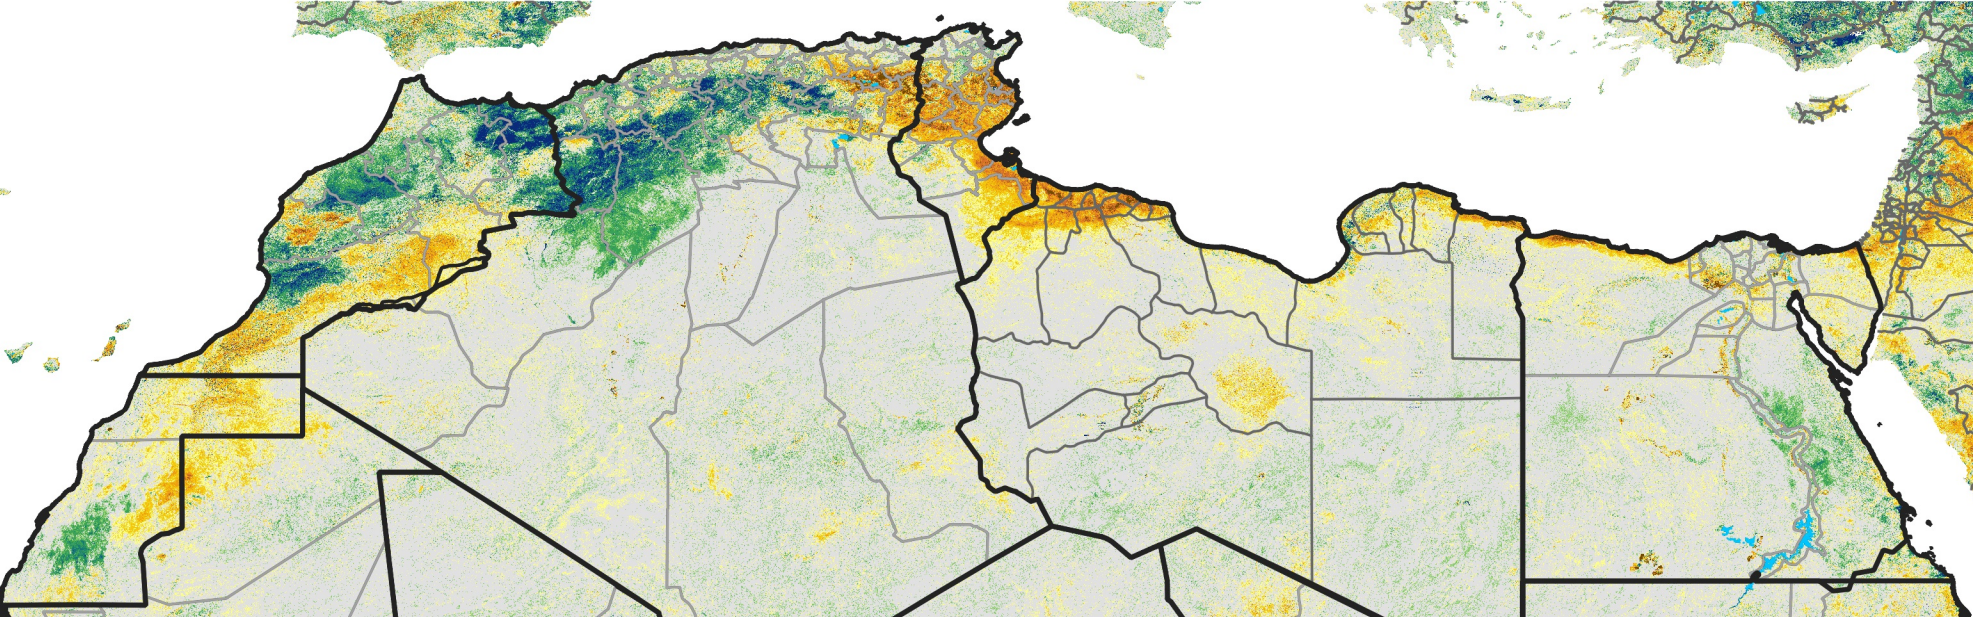

North Africa Percent of Mean NDVI

2013 / Mean (2012 - 2021)
Period 17 / Mar 16 - 25, 2013

Percent of Normal