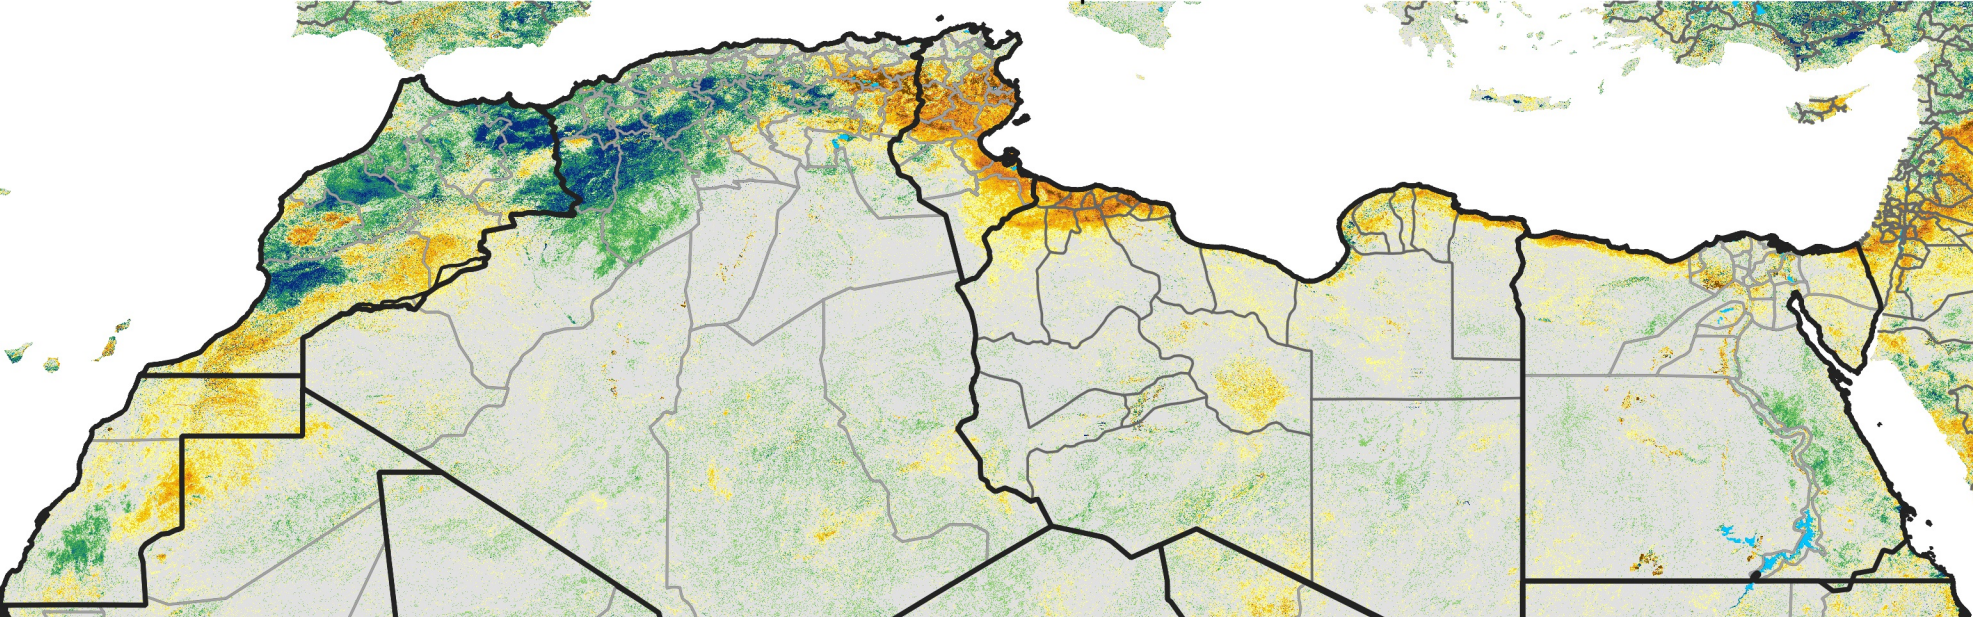

North Africa Percent of Mean NDVI

2013 / Mean (2012 - 2021)
Period 19 / Mar 26 - Apr 05, 2013

Percent of Normal