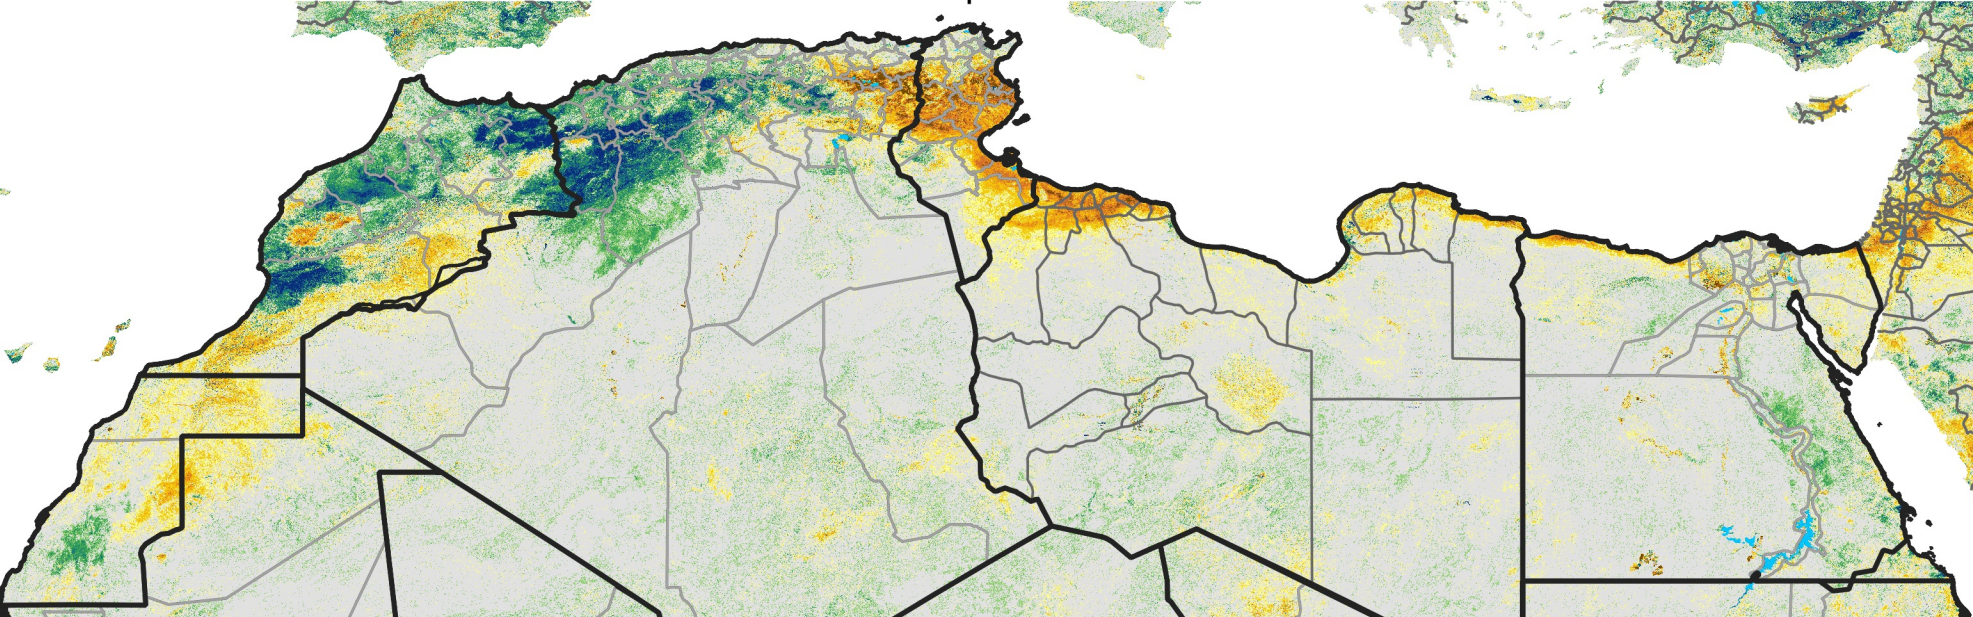

North Africa Percent of Mean NDVI

2013 / Mean (2012 - 2021)
Period 20 / Apr 01 - 10, 2013

Percent of Normal