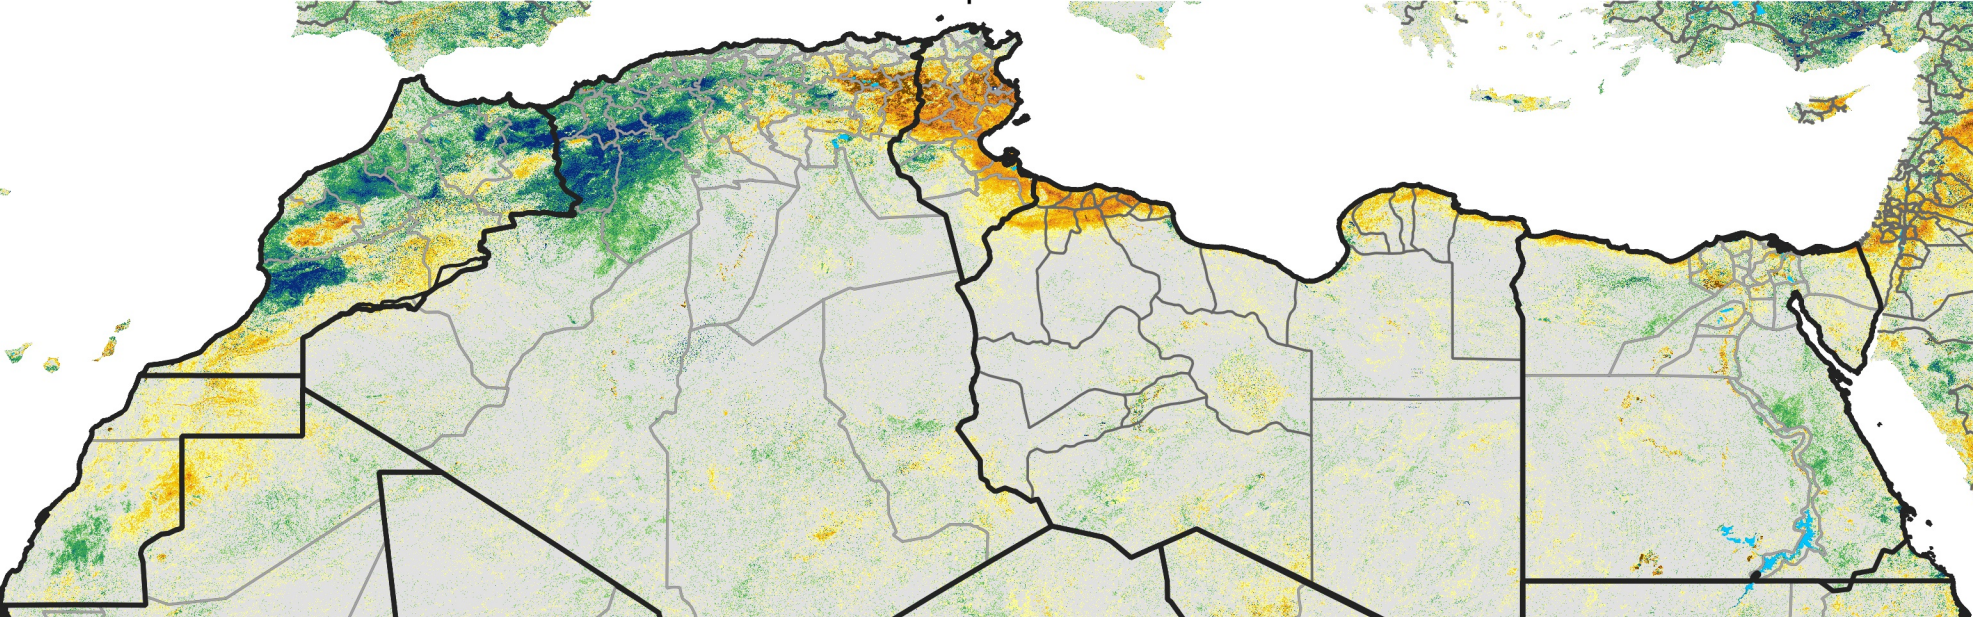

North Africa Percent of Mean NDVI

2013 / Mean (2012 - 2021)
Period 23 / Apr 16 - 25, 2013

Percent of Normal