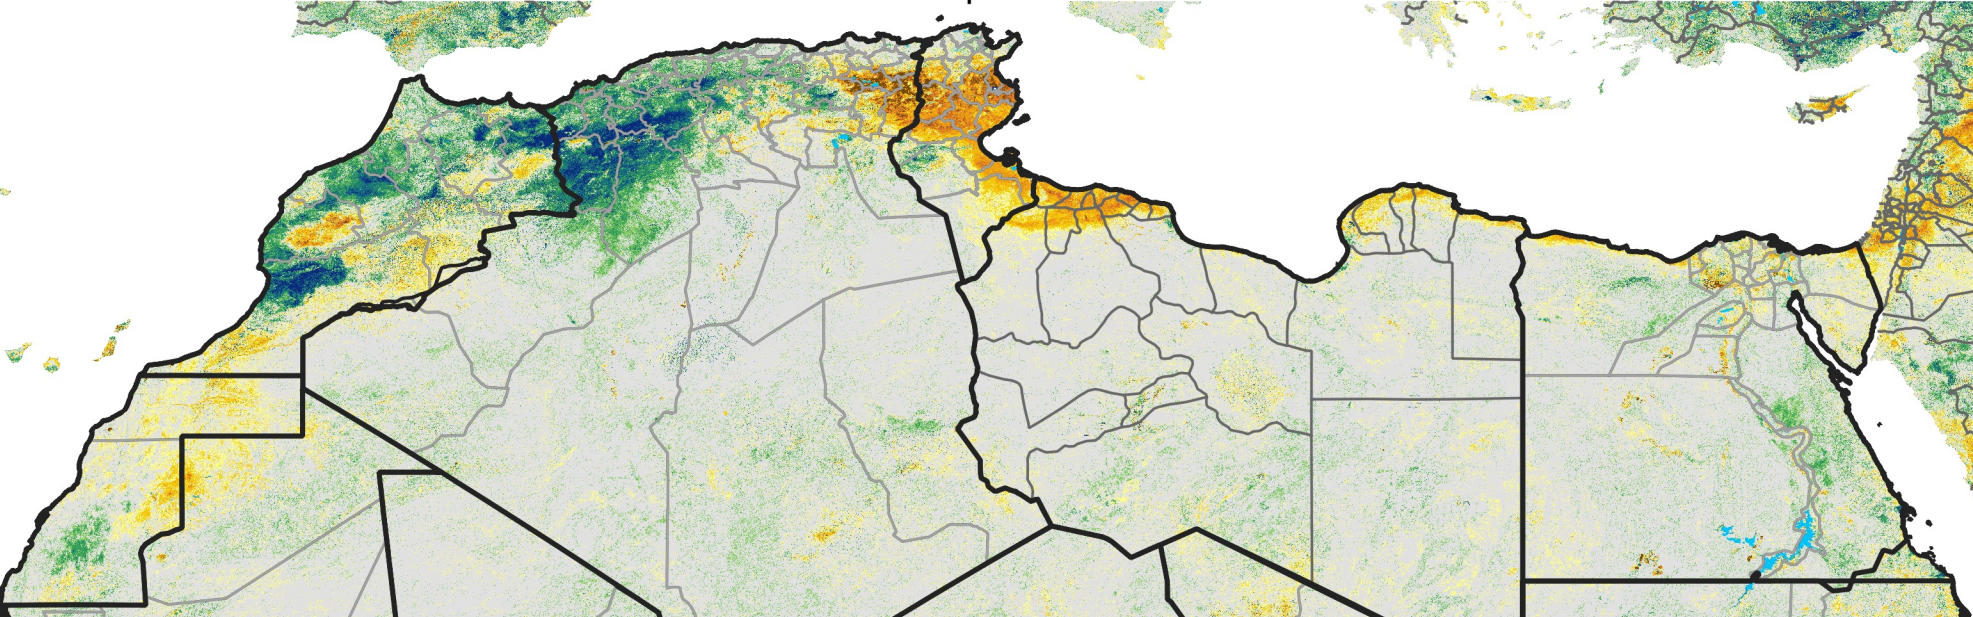

# North Africa Percent of Mean NDVI

2013 / Mean (2012 - 2021)  
Period 24 / Apr 21 - 30, 2013