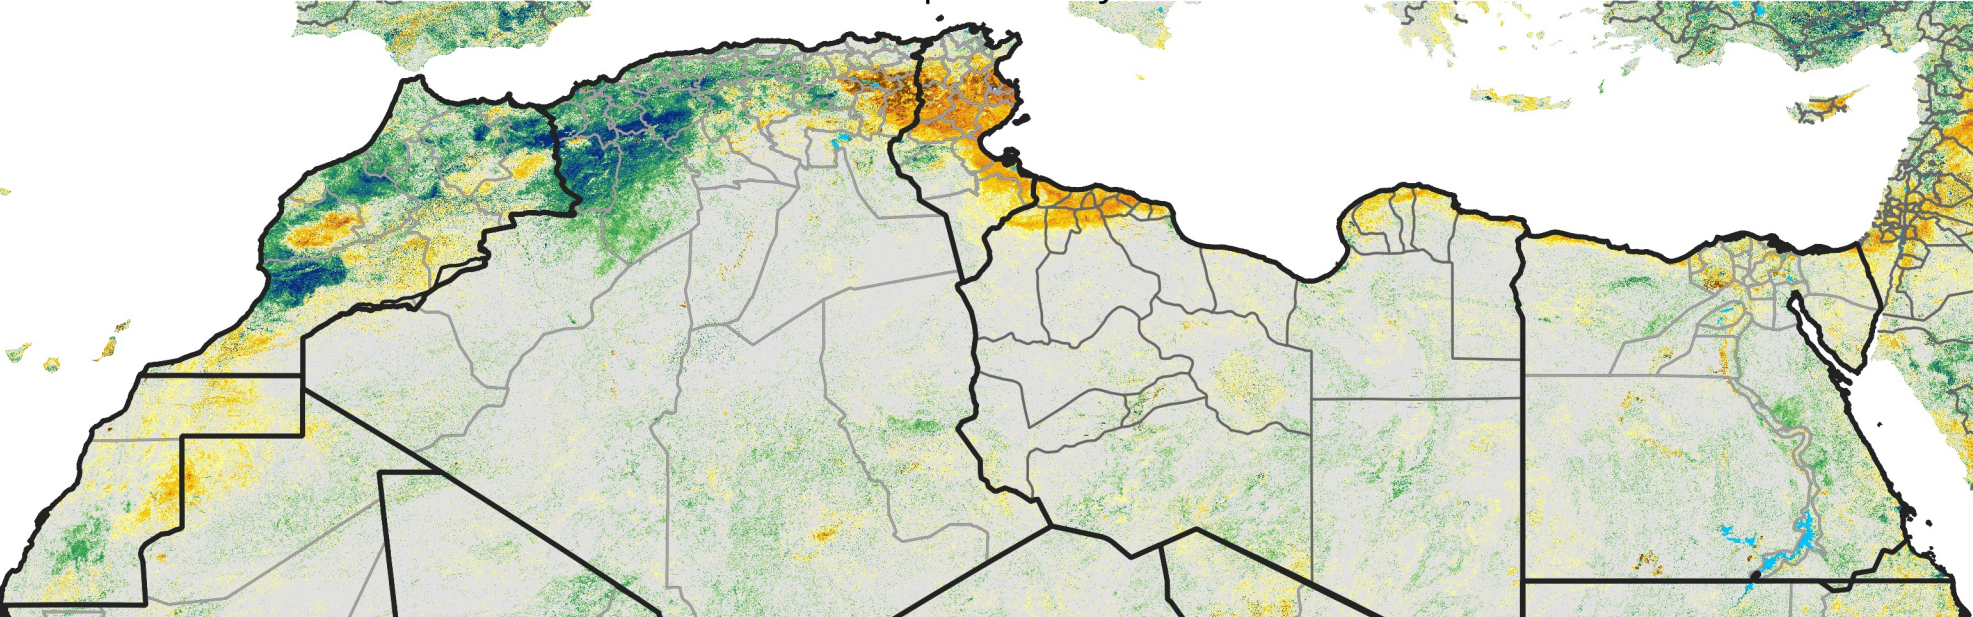

North Africa Percent of Mean NDVI

2013 / Mean (2012 - 2021)
Period 25 / Apr 26 - May 05, 2013

Percent of Normal