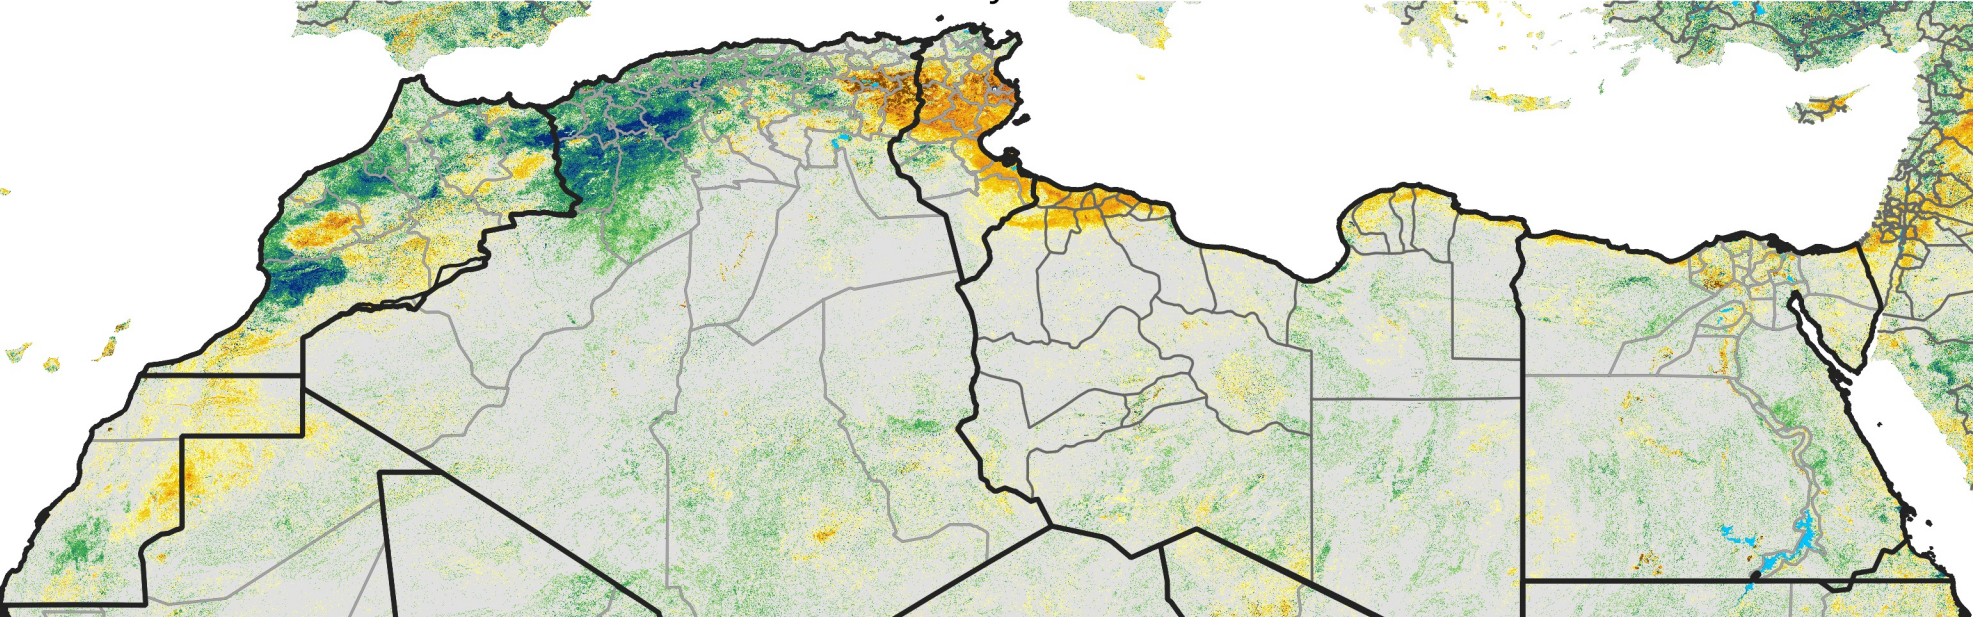

North Africa Percent of Mean NDVI

2013 / Mean (2012 - 2021)
Period 26 / May 01 - 10, 2013

Percent of Normal