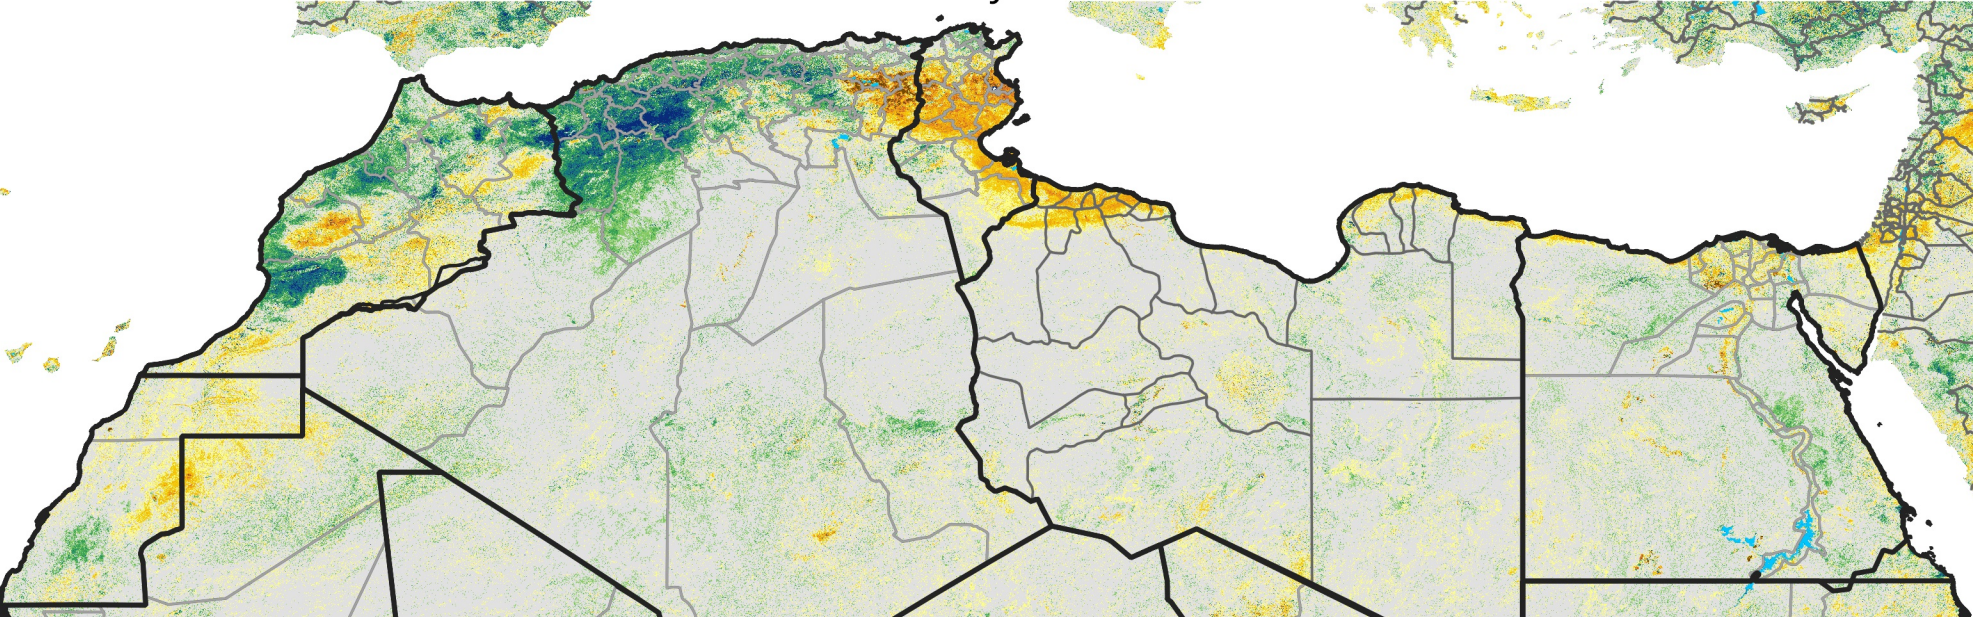

North Africa Percent of Mean NDVI

2013 / Mean (2012 - 2021)
Period 28 / May 11 - 20, 2013

Percent of Normal