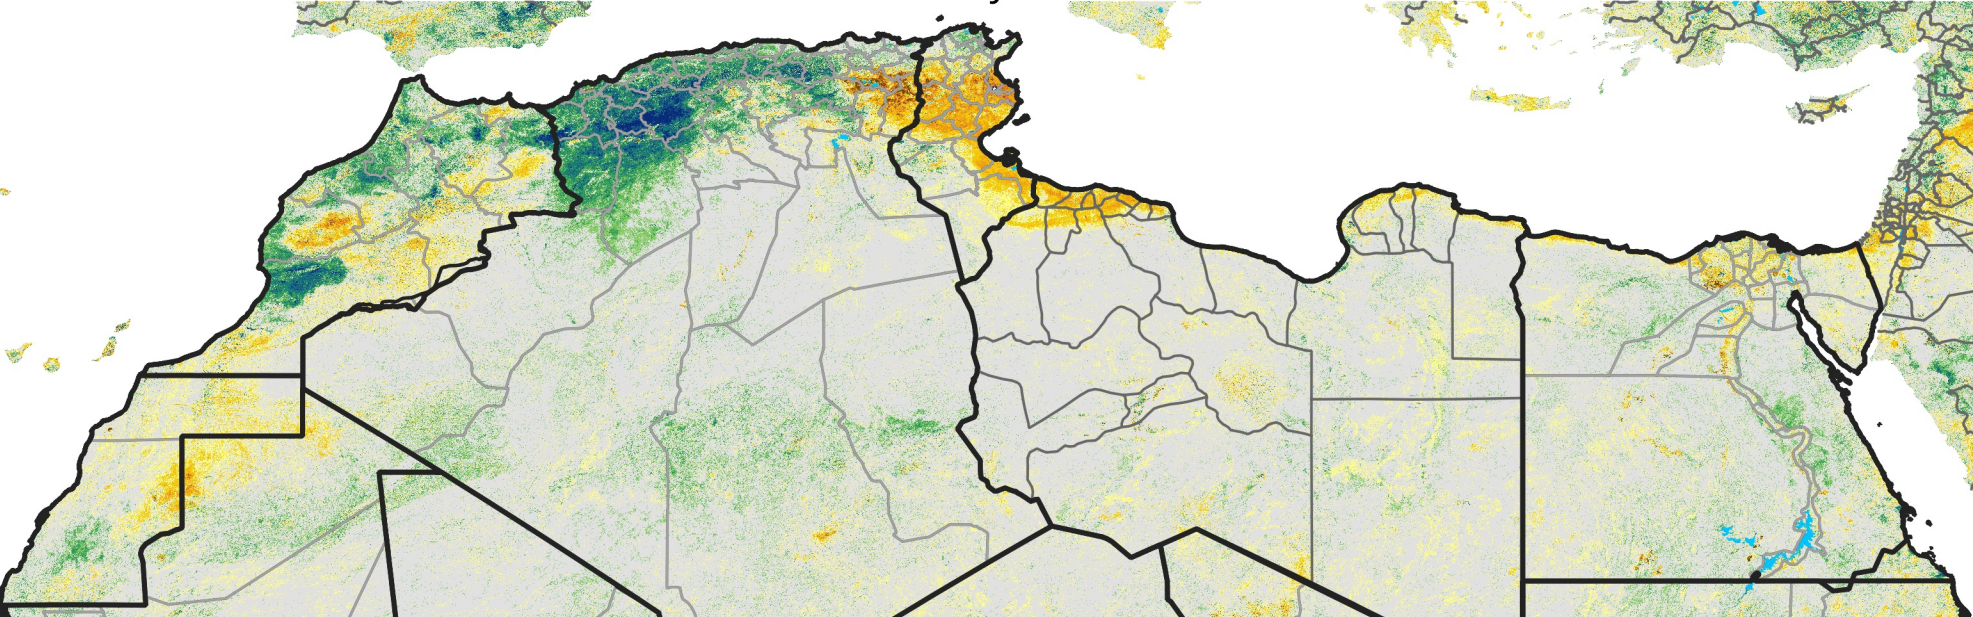

North Africa Percent of Mean NDVI

2013 / Mean (2012 - 2021)
Period 29 / May 16 - 25, 2013

Percent of Normal