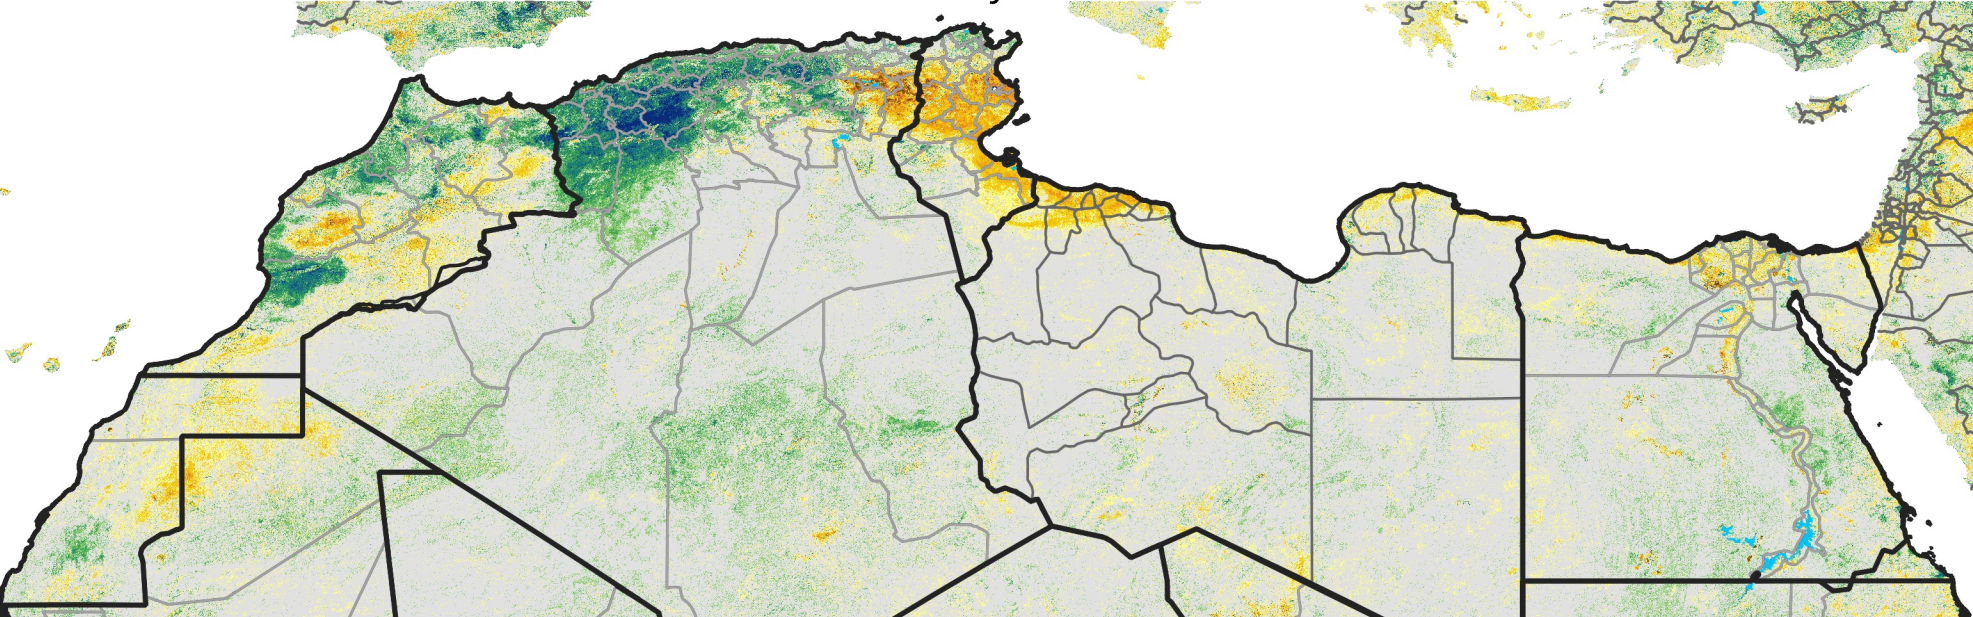

North Africa Percent of Mean NDVI

2013 / Mean (2012 - 2021)
Period 30 / May 21 - 31, 2013

Percent of Normal