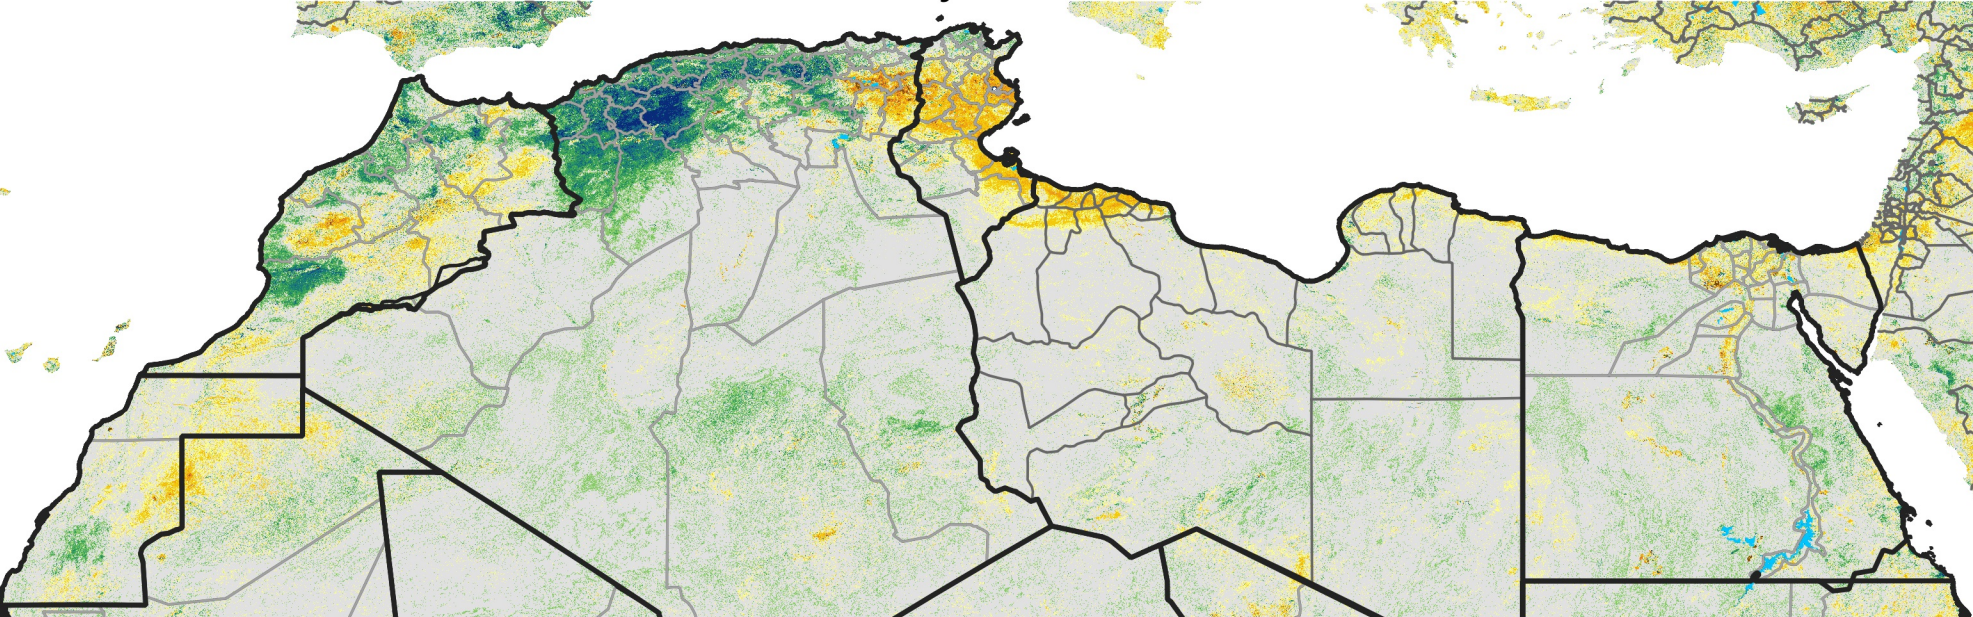

North Africa Percent of Mean NDVI

2013 / Mean (2012 - 2021)

Period 32 / Jun 01 - 10, 2013

Percent of Normal