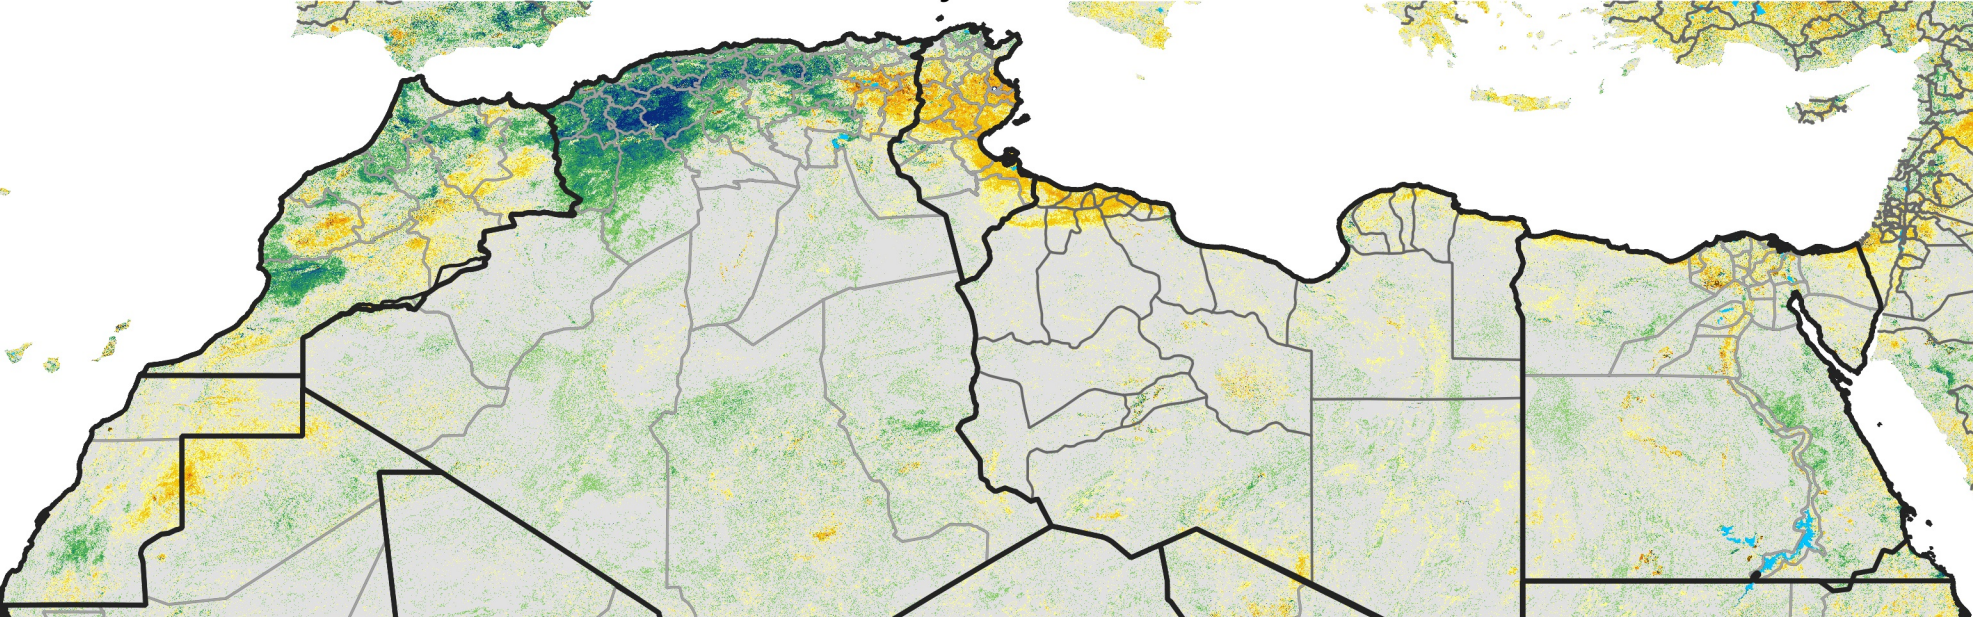

North Africa Percent of Mean NDVI

2013 / Mean (2012 - 2021)

Period 33 / Jun 06 - 15, 2013

Percent of Normal