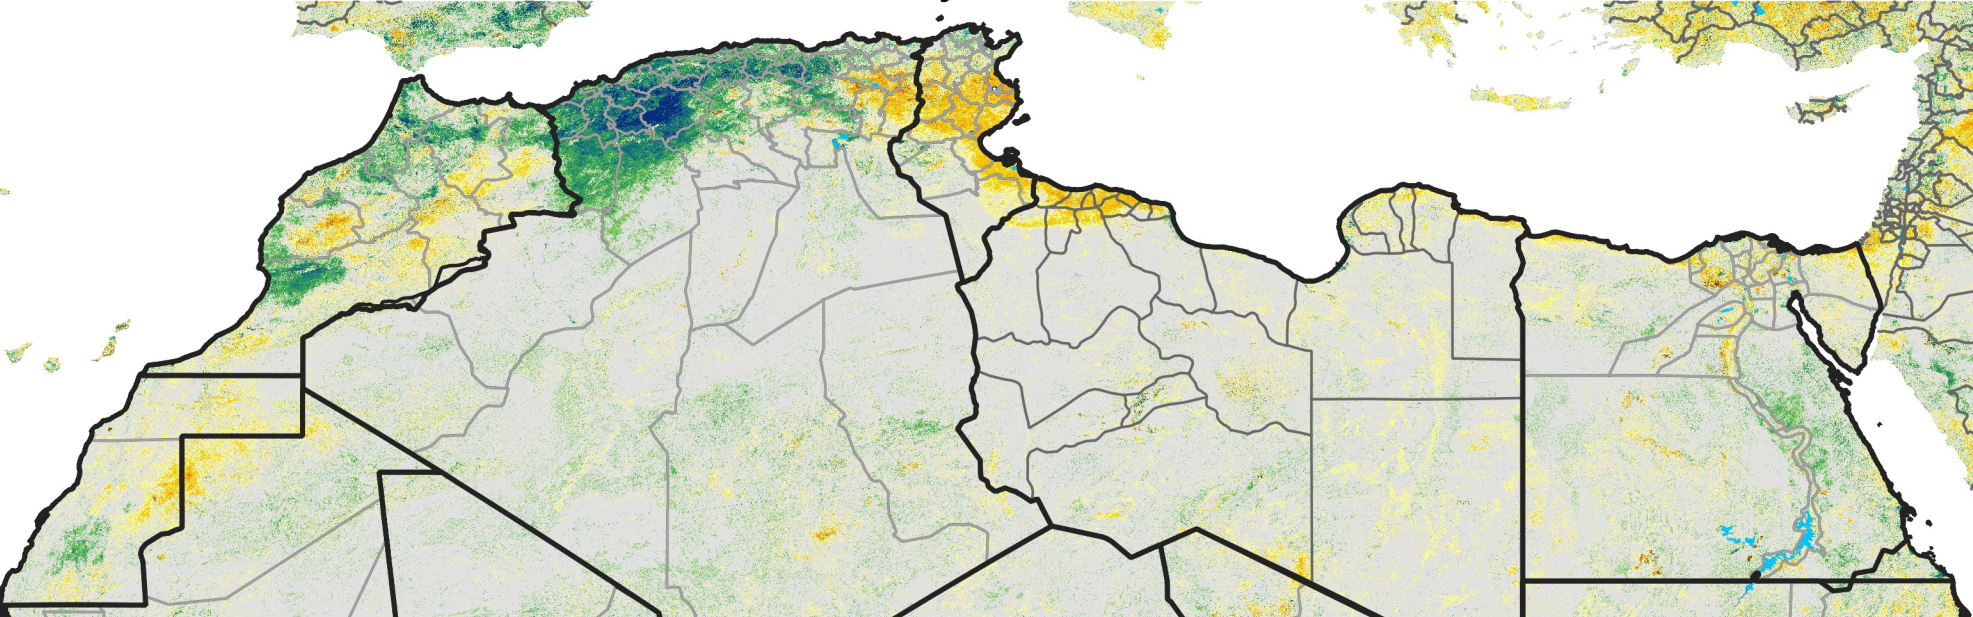

North Africa Percent of Mean NDVI

2013 / Mean (2012 - 2021)

Period 34 / Jun 11 - 20, 2013

Percent of Normal