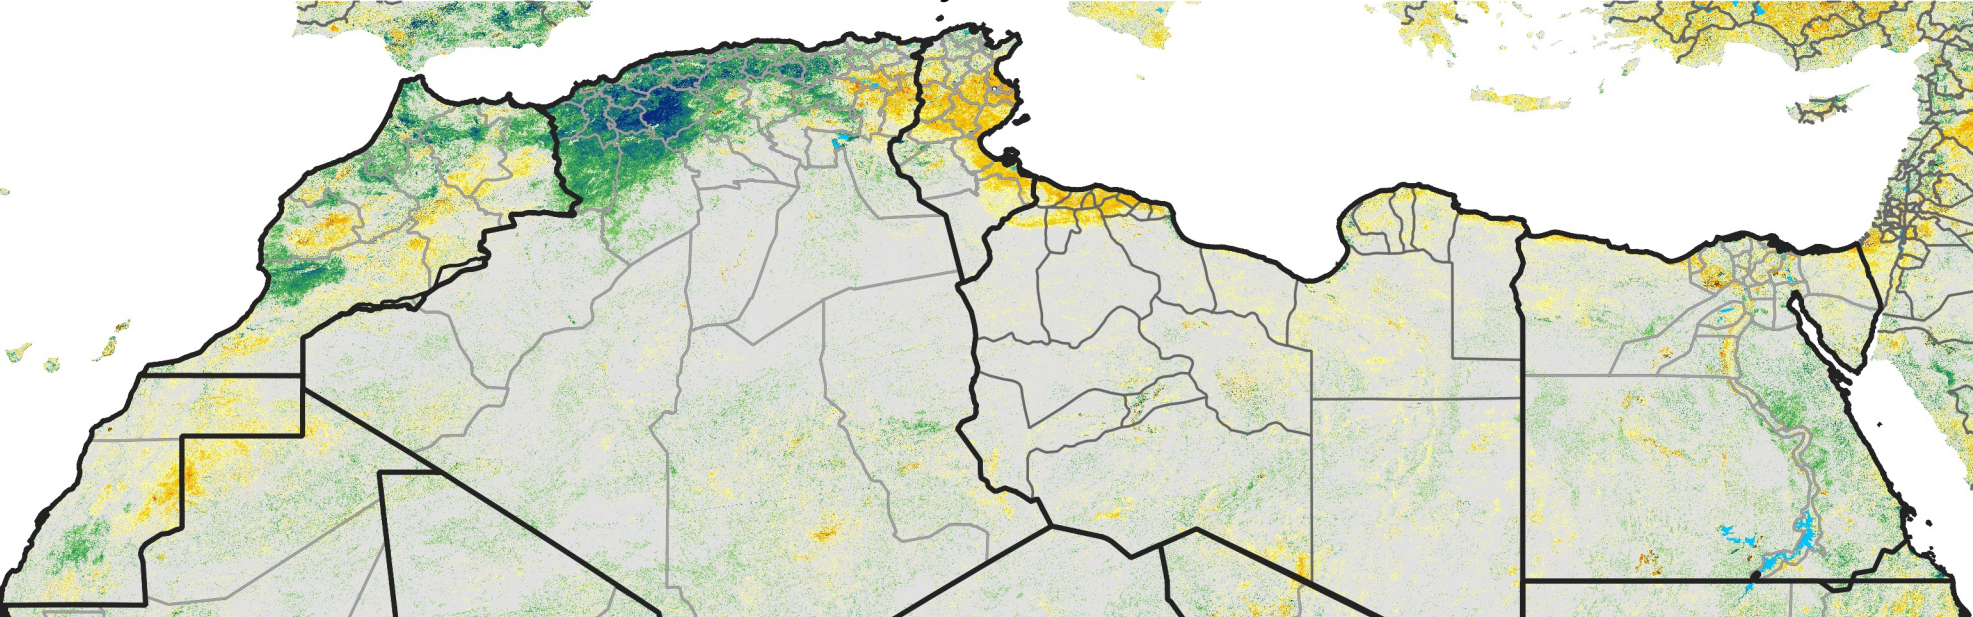

# North Africa Percent of Mean NDVI

2013 / Mean (2012 - 2021)

Period 35 / Jun 16 - 25, 2013