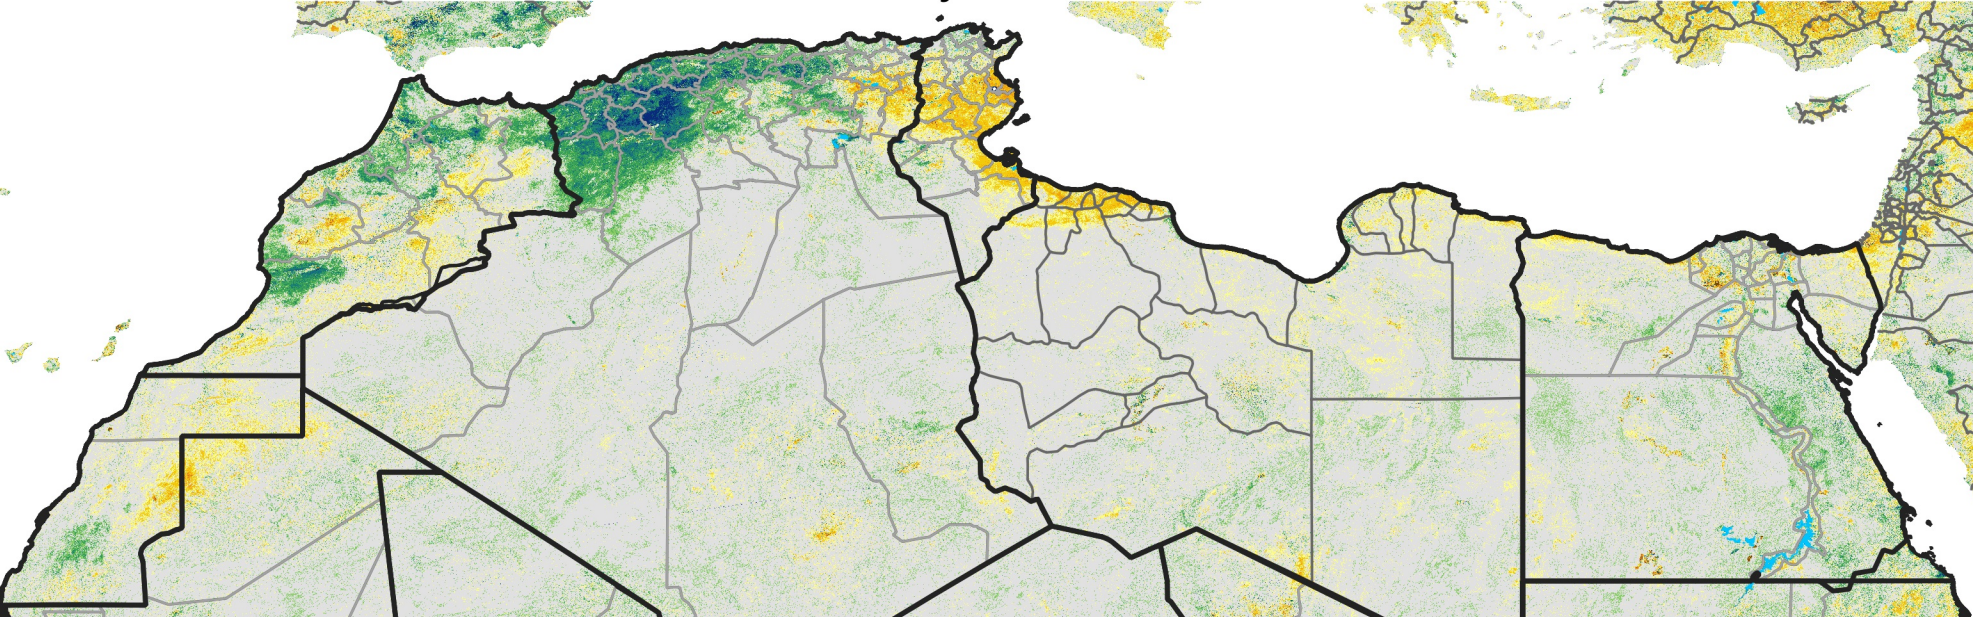

# North Africa Percent of Mean NDVI

2013 / Mean (2012 - 2021)

Period 36 / Jun 21 - 30, 2013