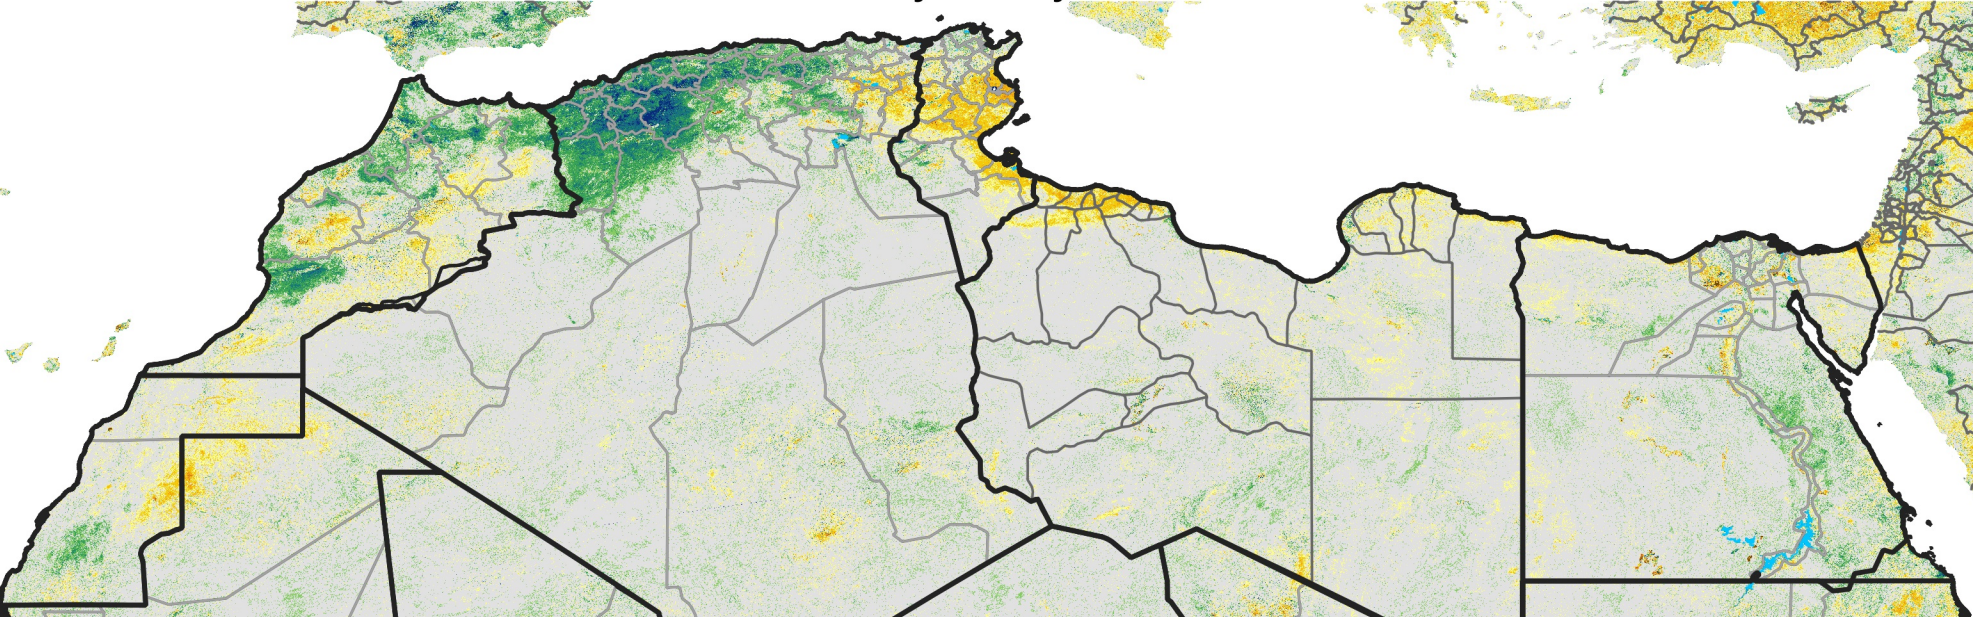

# North Africa Percent of Mean NDVI

2013 / Mean (2012 - 2021)  
Period 37 / Jun 26 - Jul 05, 2013