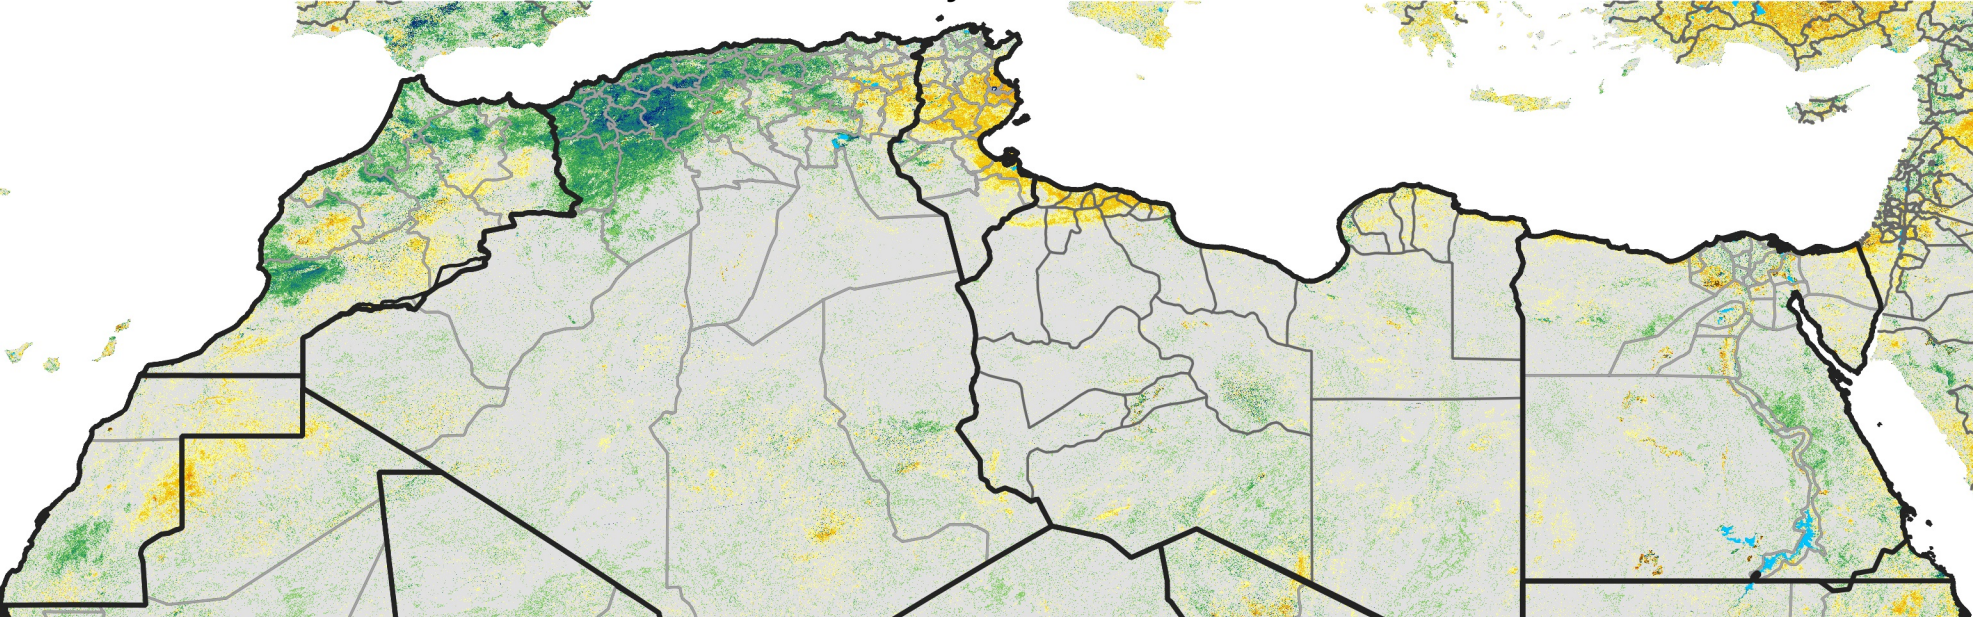

North Africa Percent of Mean NDVI

2013 / Mean (2012 - 2021)

Period 38 / Jul 01 - 10, 2013

Percent of Normal