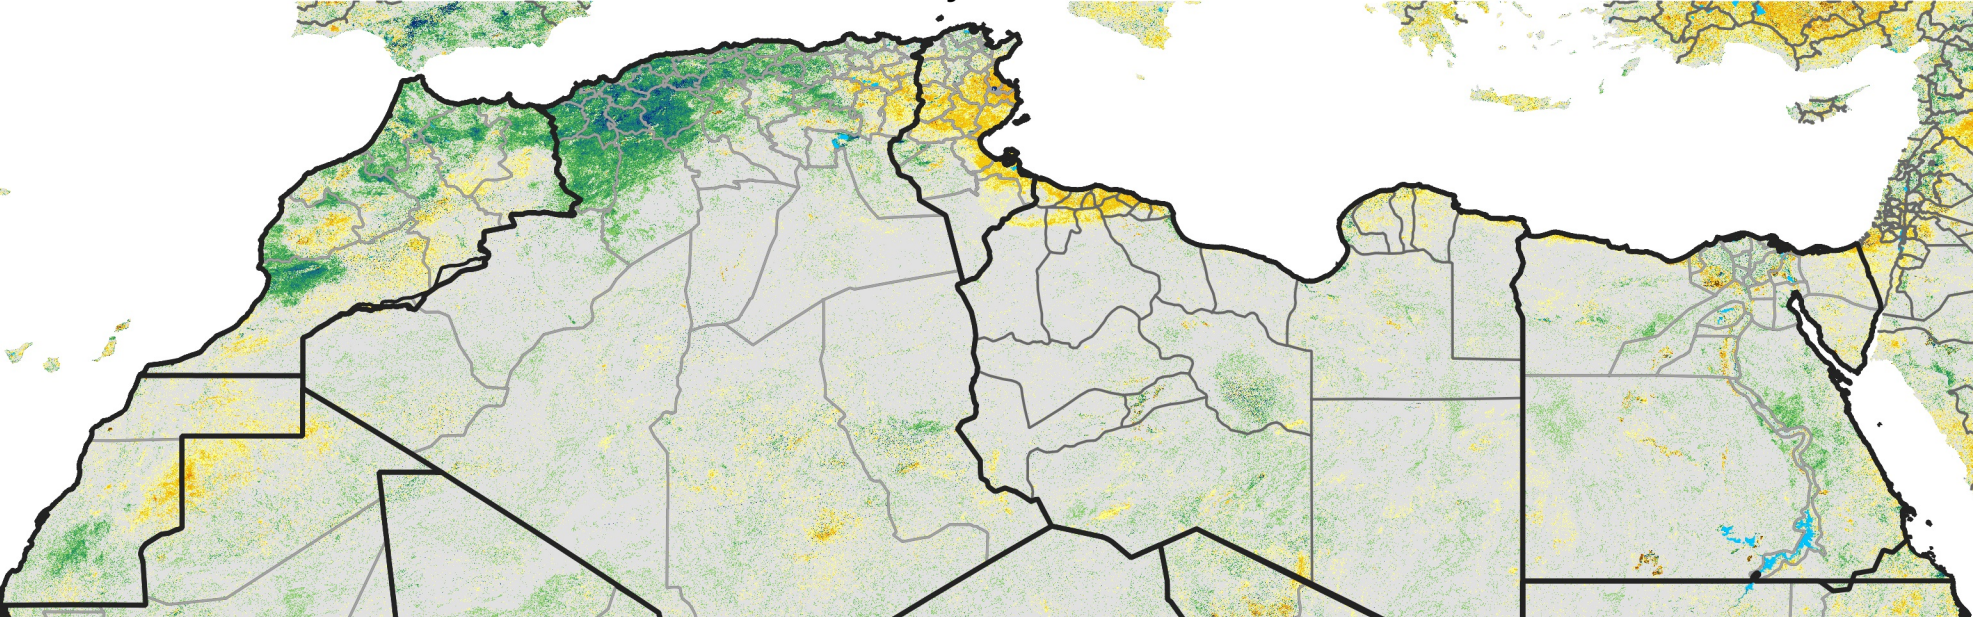

# North Africa Percent of Mean NDVI

2013 / Mean (2012 - 2021)

Period 39 / Jul 06 - 15, 2013