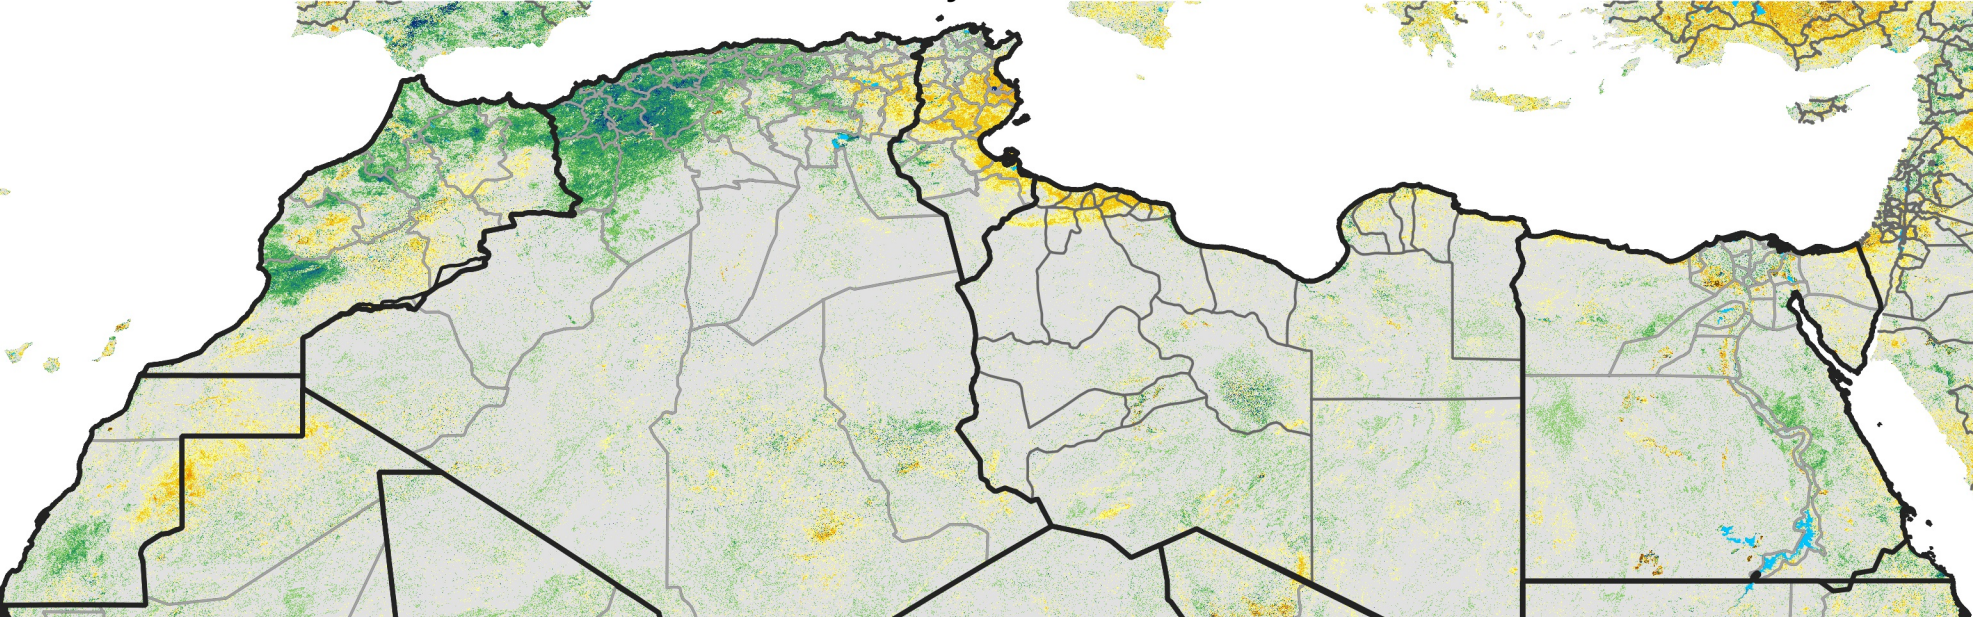

North Africa Percent of Mean NDVI

2013 / Mean (2012 - 2021)

Period 40 / Jul 11 - 20, 2013

Percent of Normal