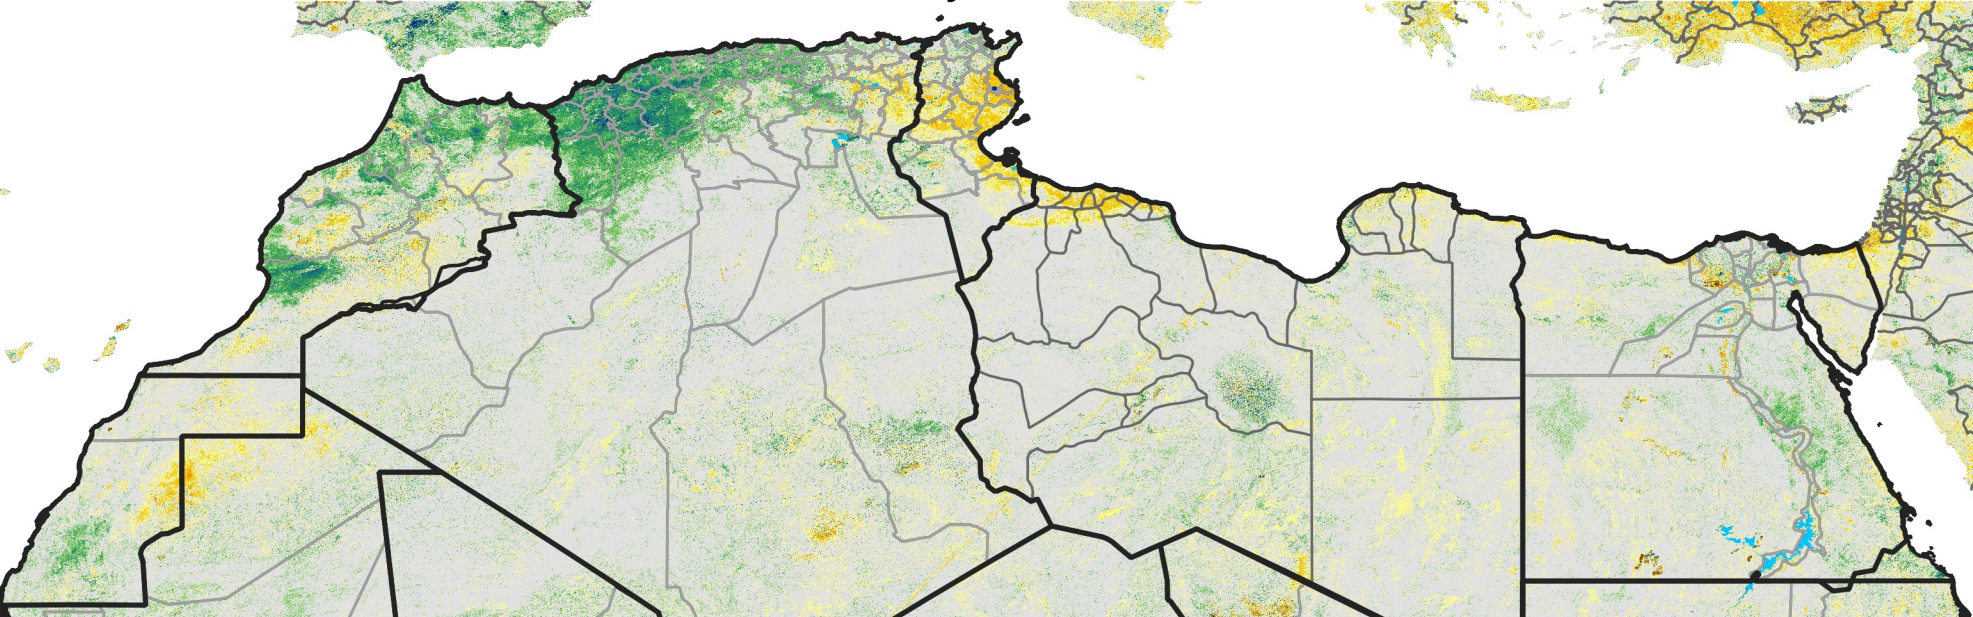

North Africa Percent of Mean NDVI

2013 / Mean (2012 - 2021)

Period 41 / Jul 16 - 25, 2013

Percent of Normal