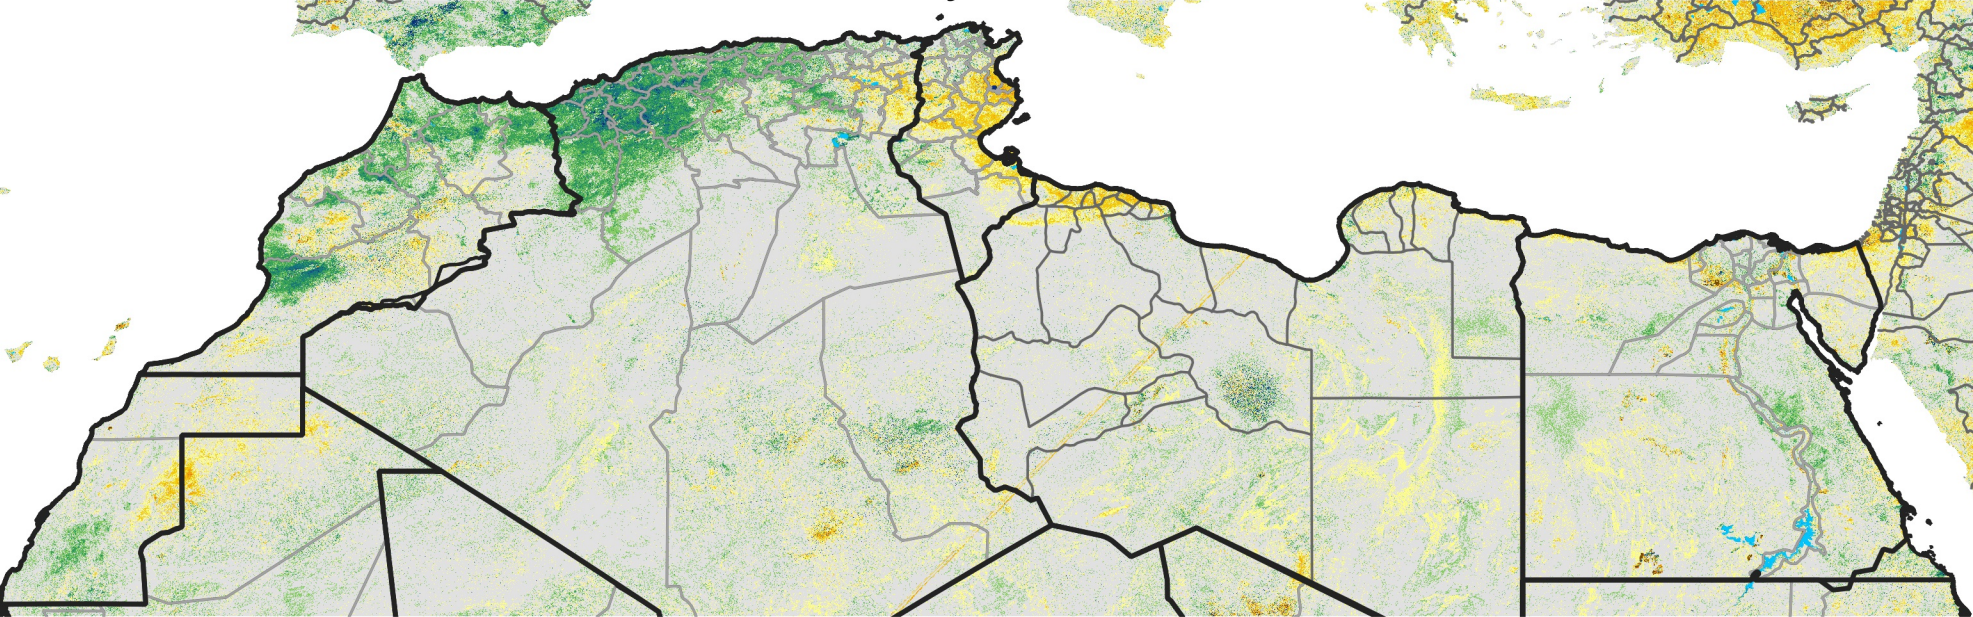

North Africa Percent of Mean NDVI

2013 / Mean (2012 - 2021)

Period 42 / Jul 21 - 31, 2013

Percent of Normal