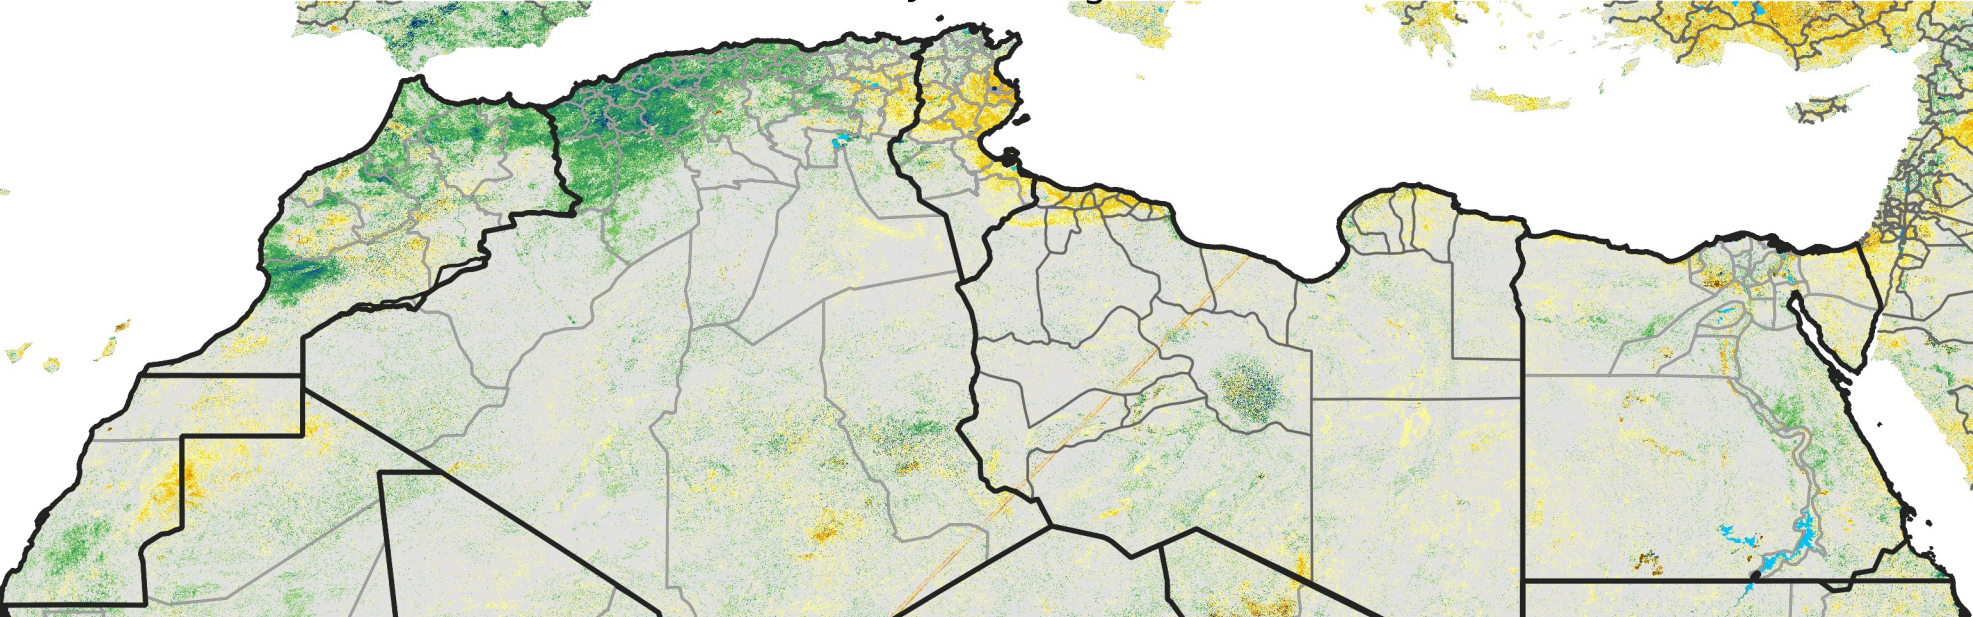

North Africa Percent of Mean NDVI

2013 / Mean (2012 - 2021)
Period 43 / Jul 26 - Aug 05, 2013

Percent of Normal