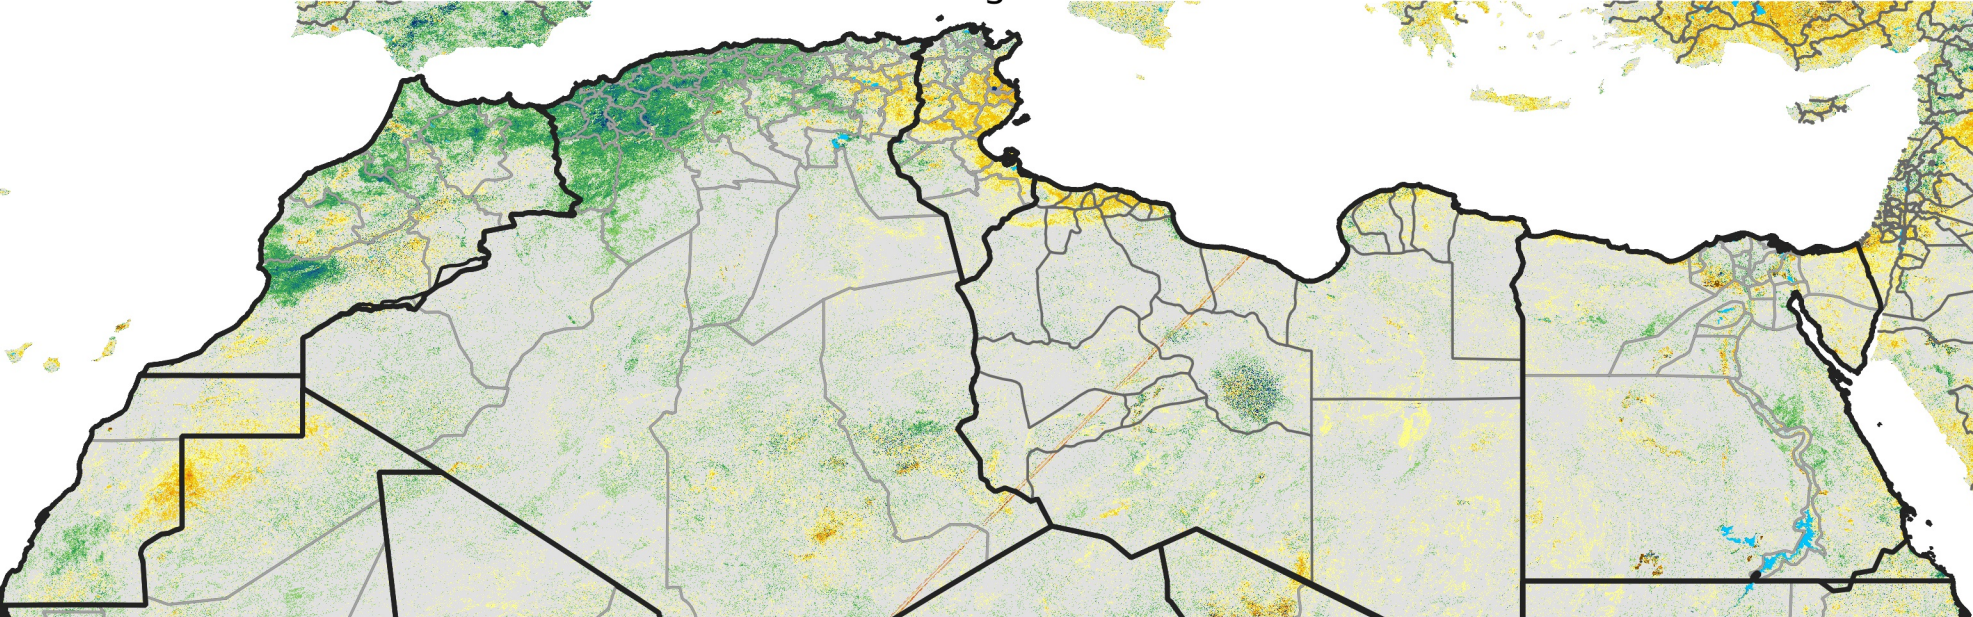

North Africa Percent of Mean NDVI

2013 / Mean (2012 - 2021)
Period 44 / Aug 01 - 10, 2013

Percent of Normal