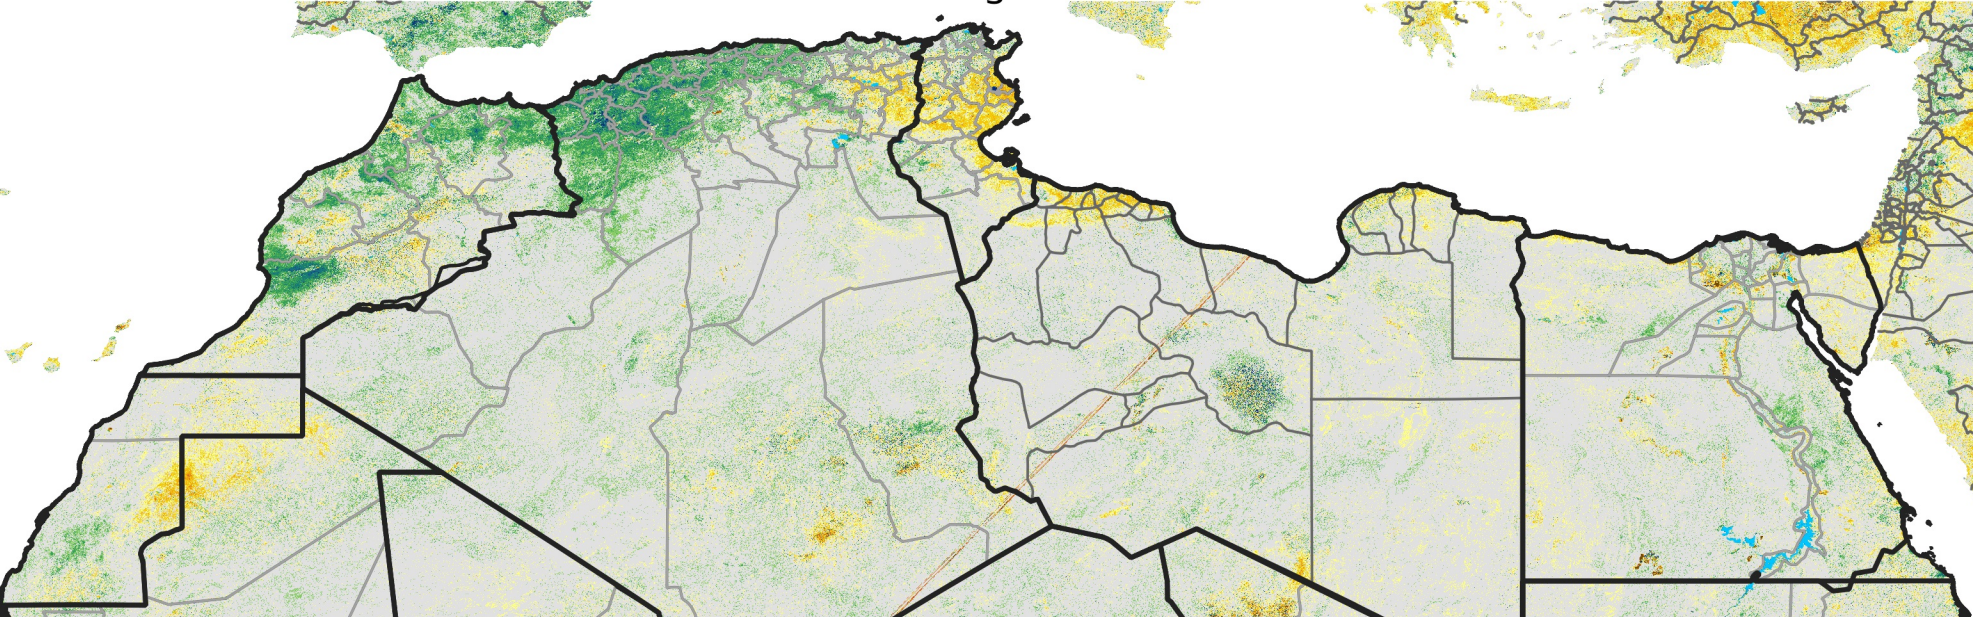

North Africa Percent of Mean NDVI

2013 / Mean (2012 - 2021)
Period 45 / Aug 06 - 15, 2013

Percent of Normal