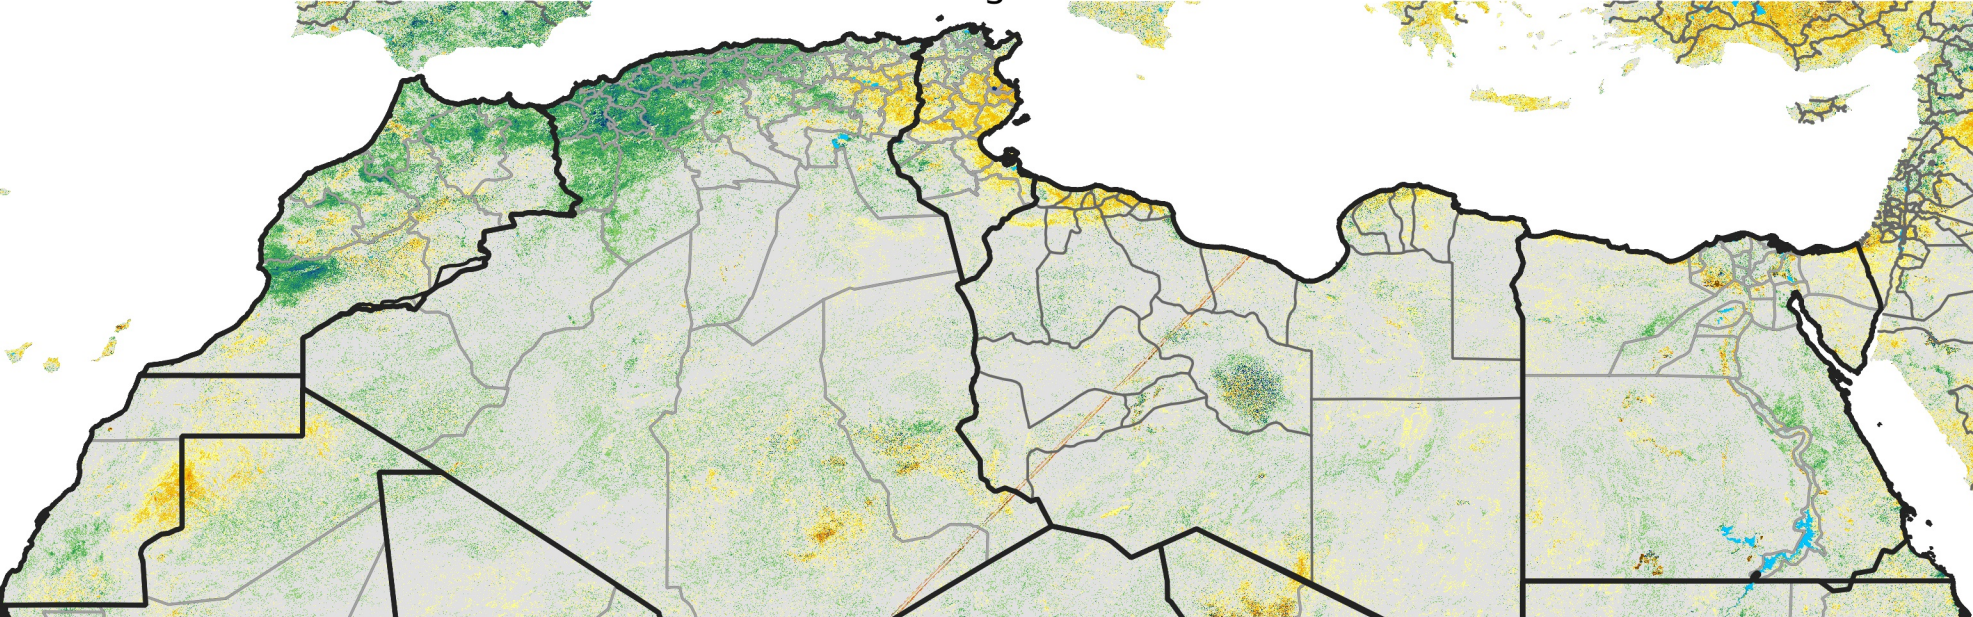

North Africa Percent of Mean NDVI

2013 / Mean (2012 - 2021)
Period 46 / Aug 11 - 20, 2013

Percent of Normal