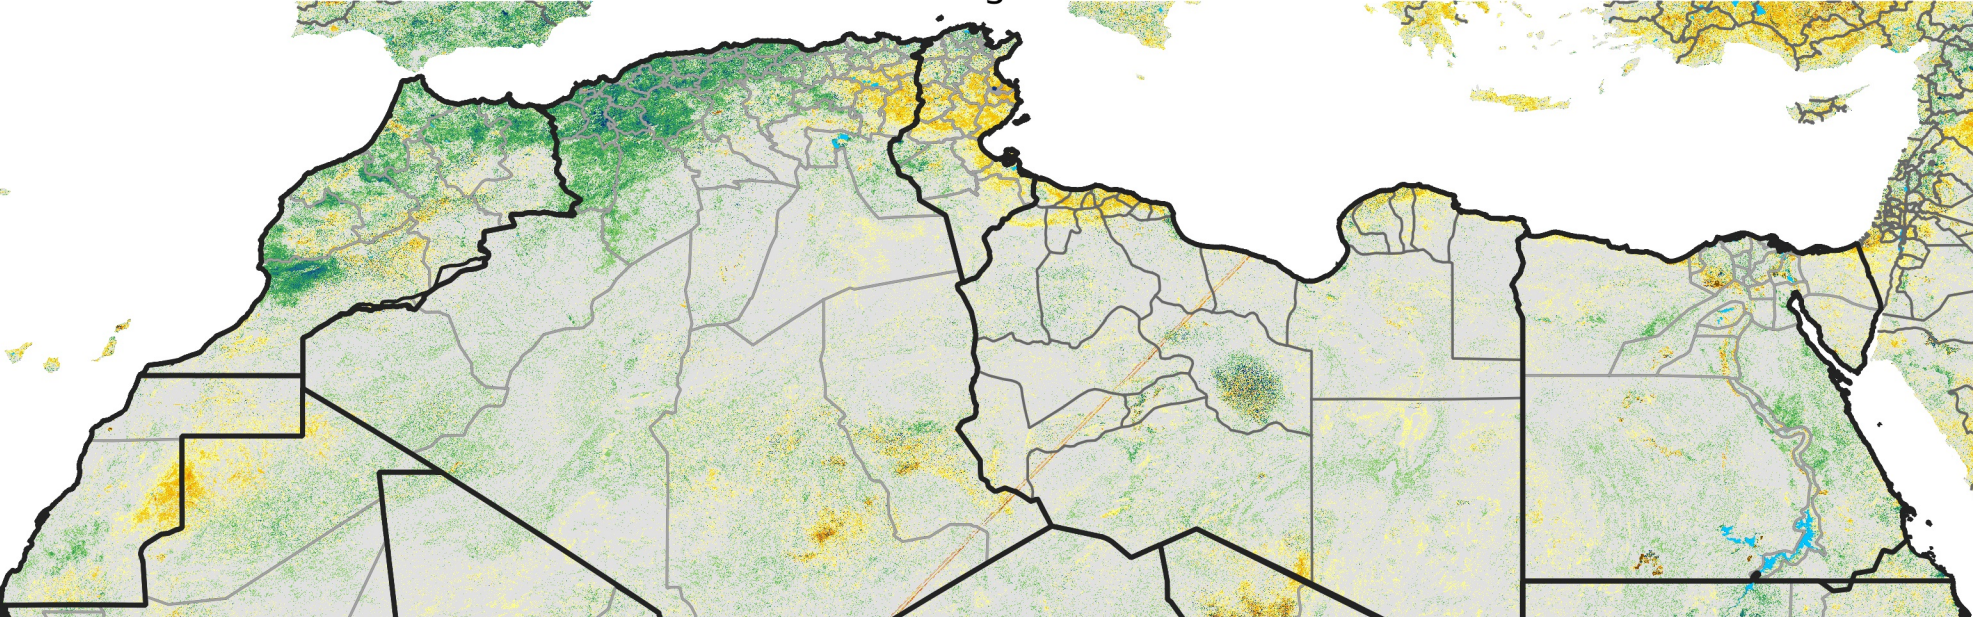

# North Africa Percent of Mean NDVI

2013 / Mean (2012 - 2021)  
Period 47 / Aug 16 - 25, 2013