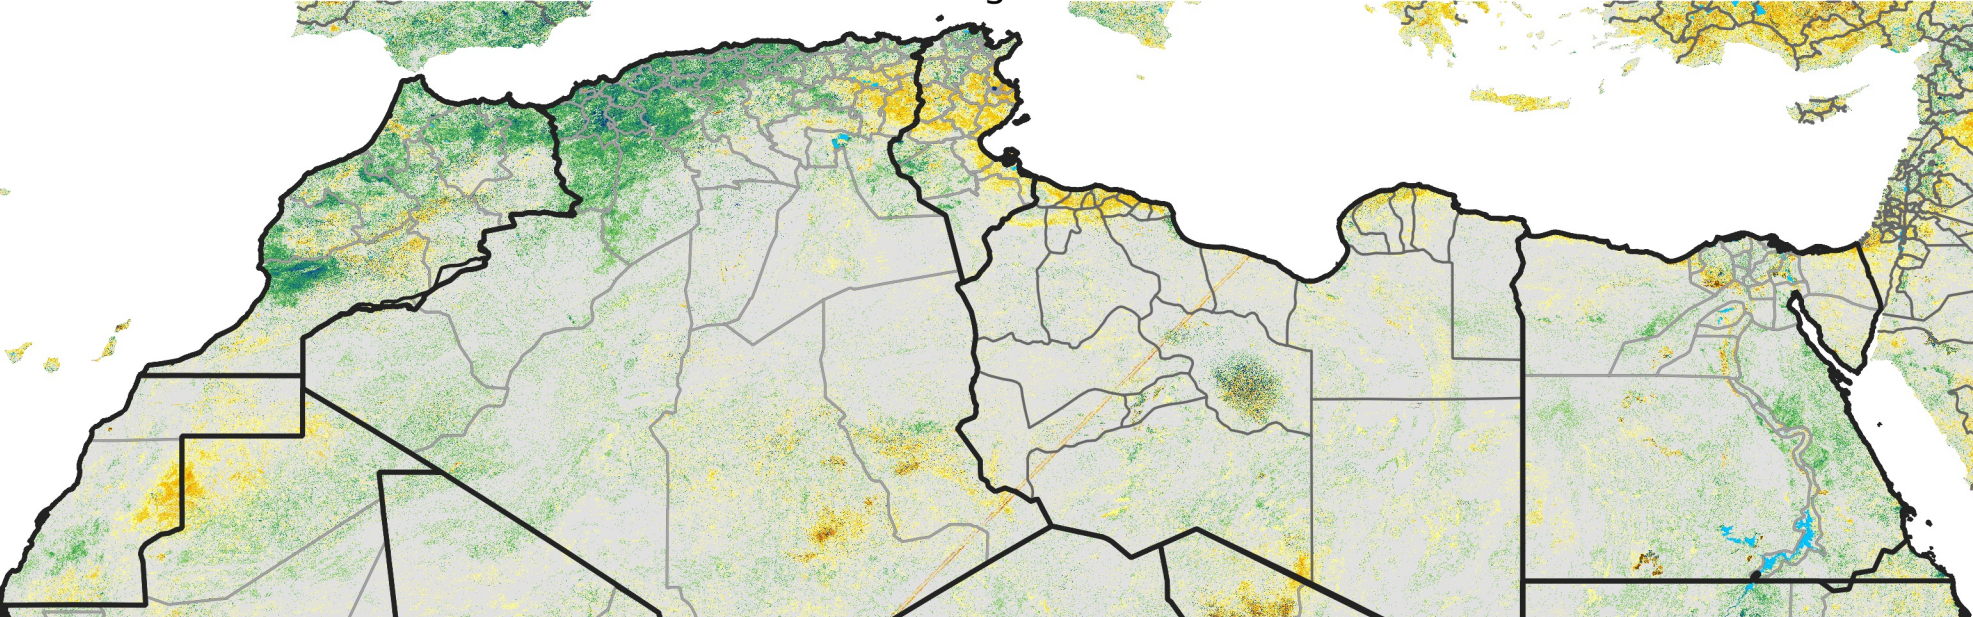

North Africa Percent of Mean NDVI

2013 / Mean (2012 - 2021)
Period 48 / Aug 21 - 31, 2013

Percent of Normal