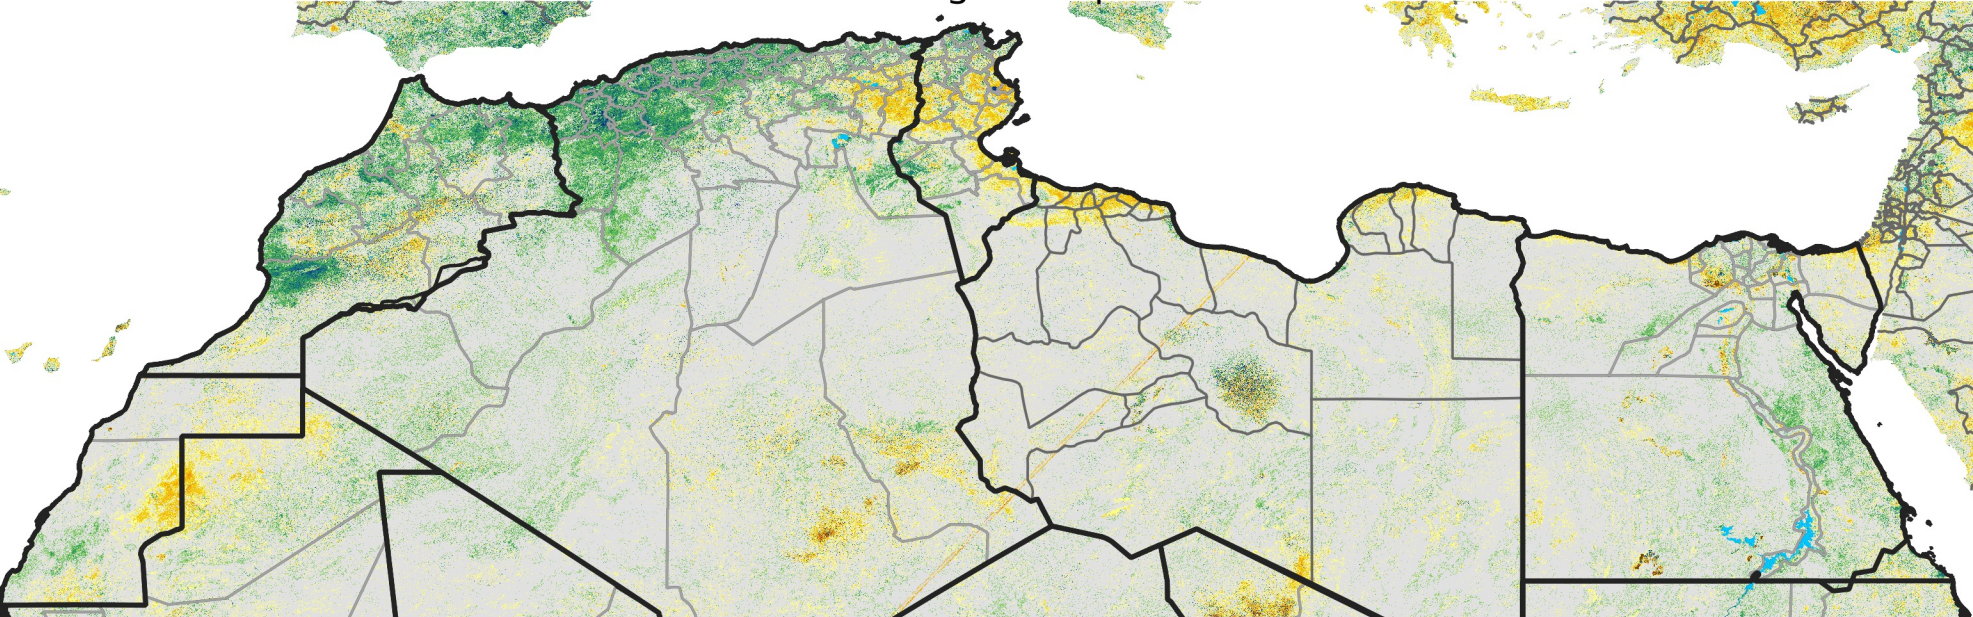

North Africa Percent of Mean NDVI

2013 / Mean (2012 - 2021)
Period 49 / Aug 26 - Sep 05, 2013

Percent of Normal