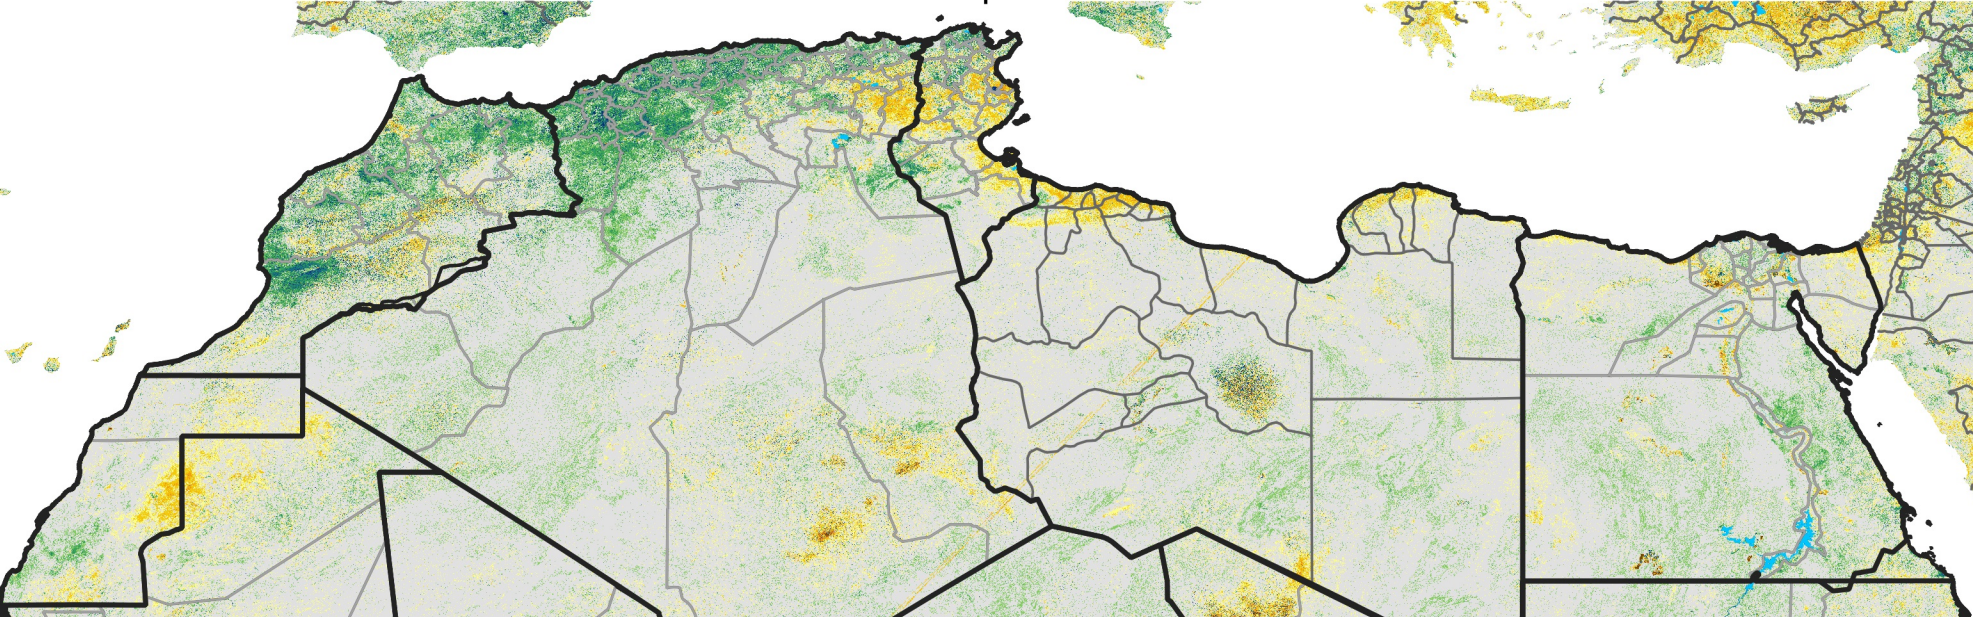

# North Africa Percent of Mean NDVI

2013 / Mean (2012 - 2021)  
Period 50 / Sep 01 - 10, 2013