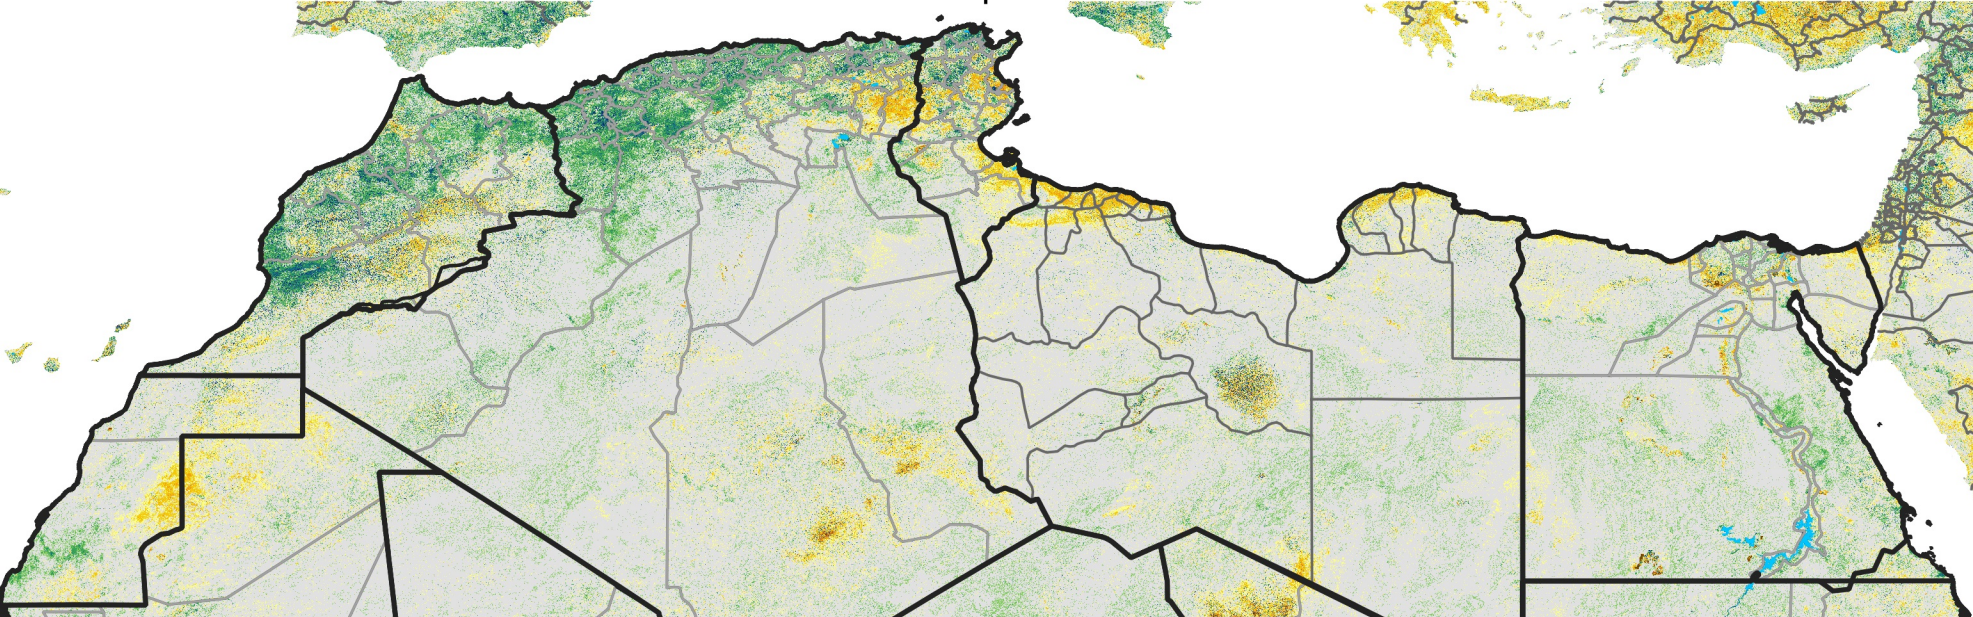

North Africa Percent of Mean NDVI

2013 / Mean (2012 - 2021)
Period 52 / Sep 11 - 20, 2013

Percent of Normal