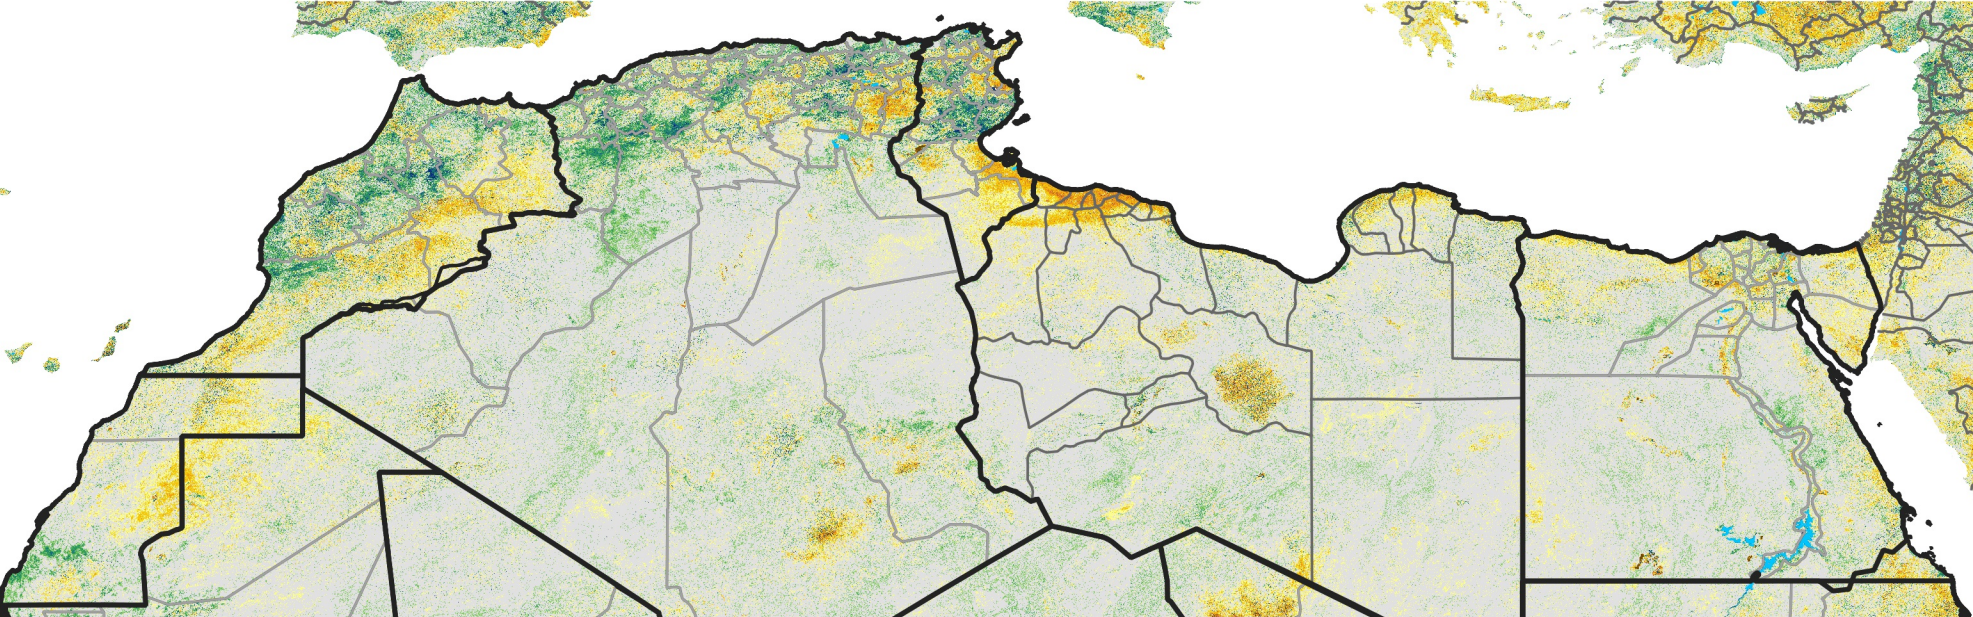

North Africa Percent of Mean NDVI

2013 / Mean (2012 - 2021)
Period 57 / Oct 06 - 15, 2013

Percent of Normal