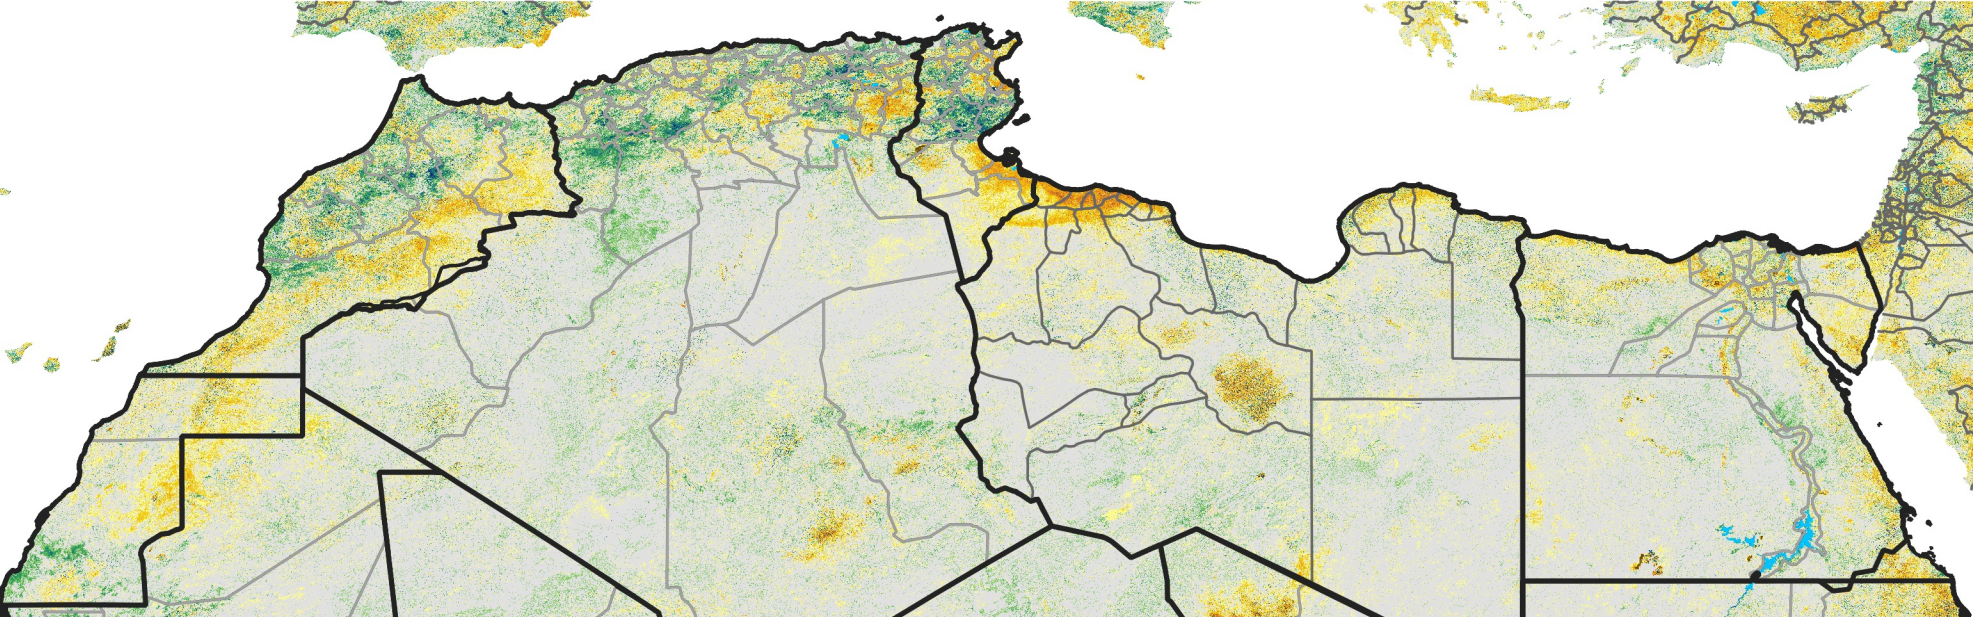

North Africa Percent of Mean NDVI

2013 / Mean (2012 - 2021)
Period 58 / Oct 11 - 20, 2013

Percent of Normal