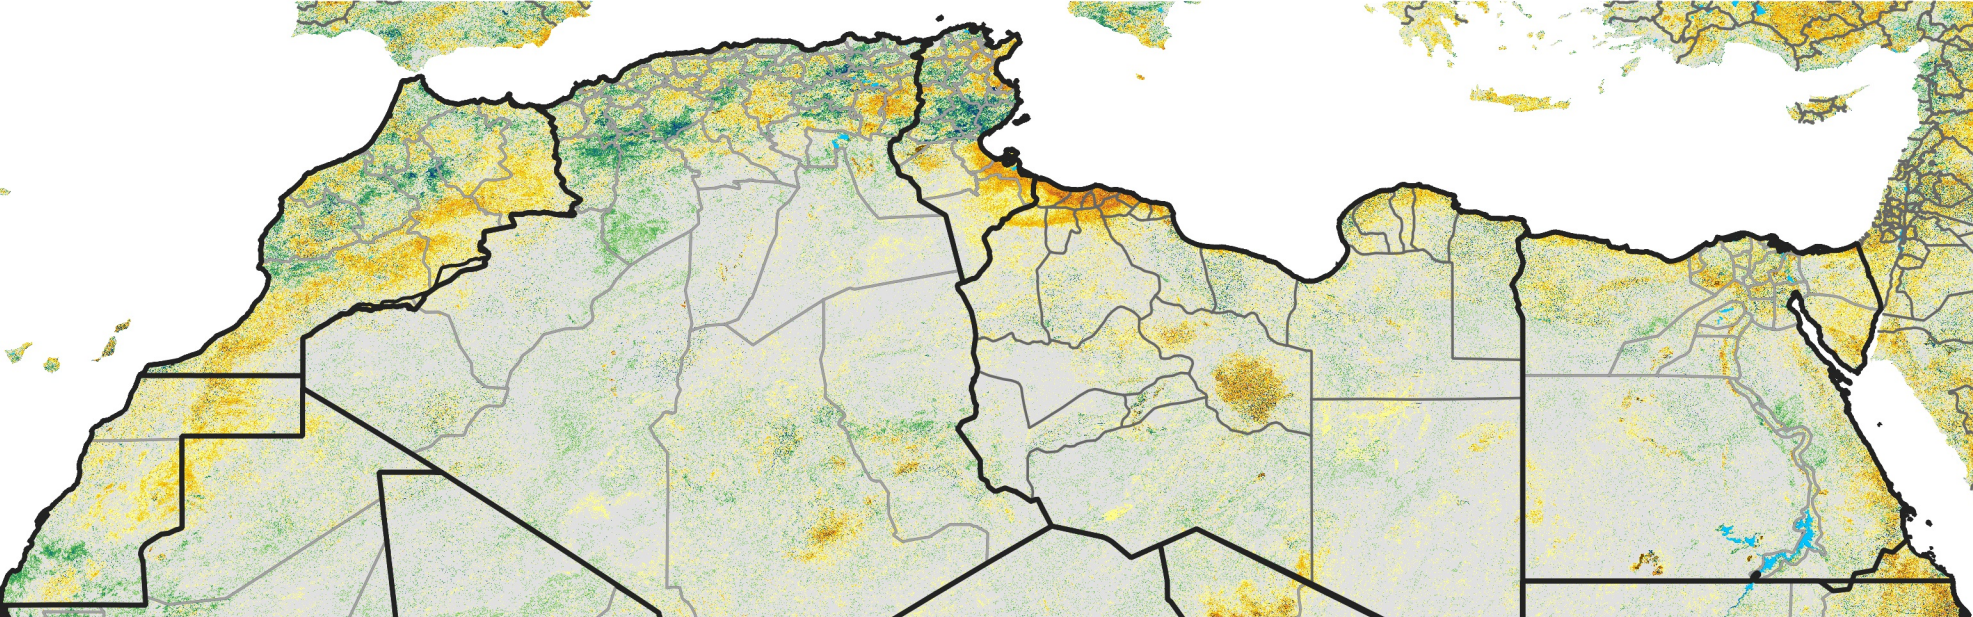

North Africa Percent of Mean NDVI

2013 / Mean (2012 - 2021)
Period 59 / Oct 16 - 25, 2013

Percent of Normal