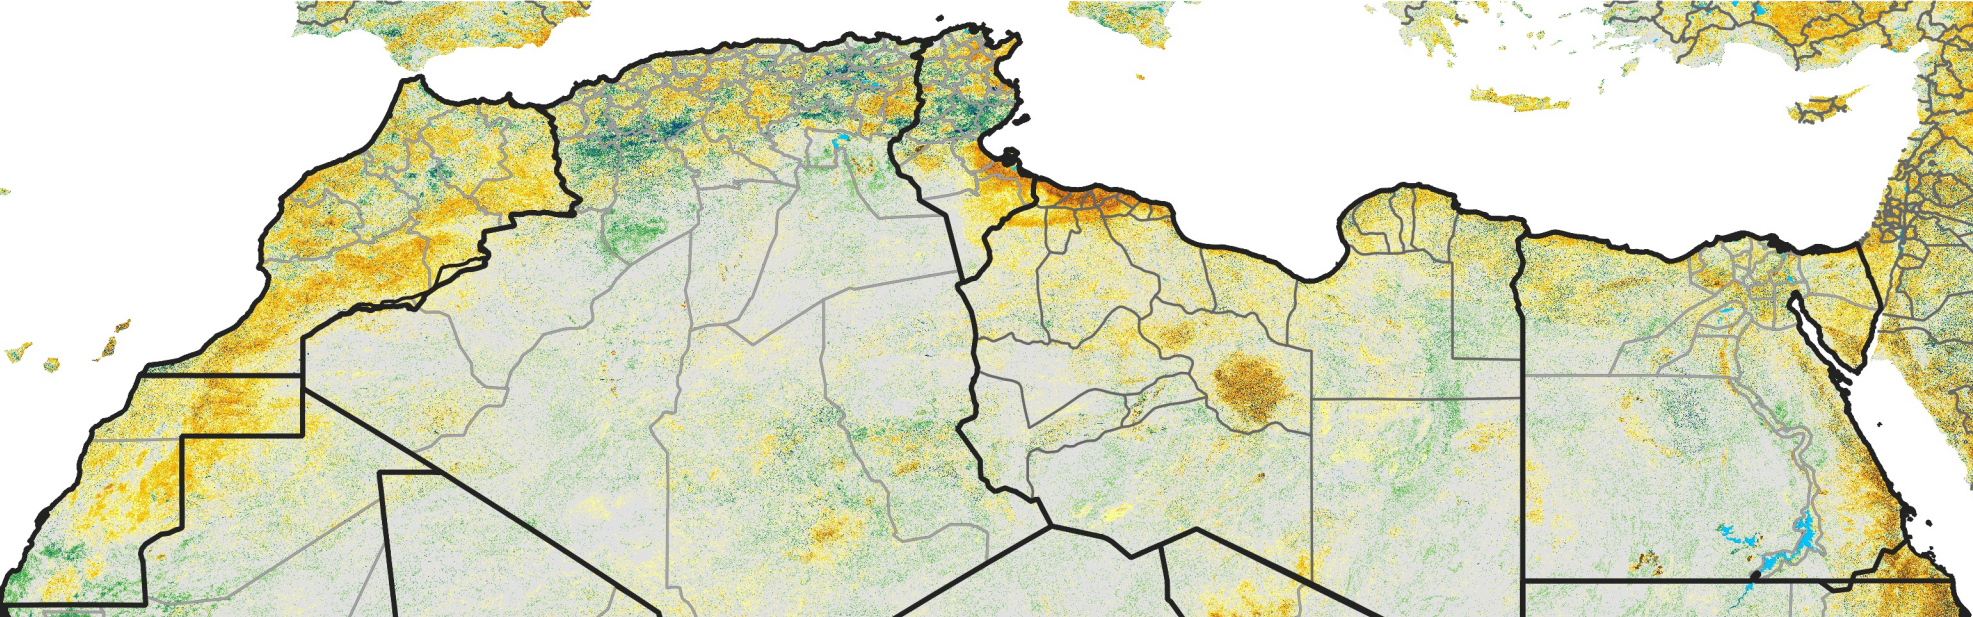

North Africa Percent of Mean NDVI

2013 / Mean (2012 - 2021)
Period 62 / Nov 01 - 10, 2013

Percent of Normal